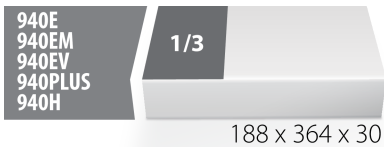

SOS tool tray for 964VDE8B

VL964VDE8B

Profiles

Barcode	L	B	H	Weight
621801	188	364	30	56

* Images of products are symbolic. All dimensions are in mm, and weight is in grams. All listed dimensions may vary in tolerance.