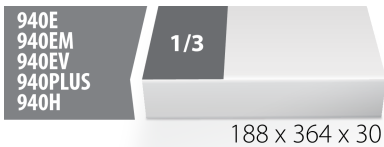

## Profiles

188 x 364 x 30

	<b>L</b>	<b>B</b>	<b>H</b>	
621801	188	364	30	56

\* Images of products are symbolic. All dimensions are in mm, and weight in grams. All listed dimensions may vary in tolerance.