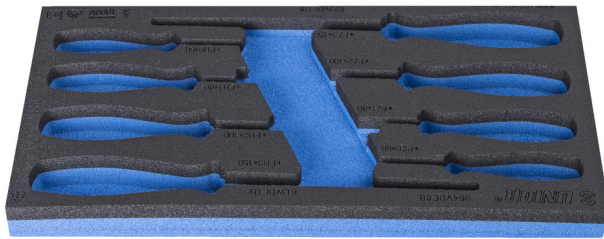

# SOS tool tray for 964VDE8B

VL964VDE8B

## Profiles

188 x 364 x 30

	<b>L</b>	<b>B</b>	<b>H</b>	
621801	188	364	30	56

\* Images of products are symbolic. All dimensions are in mm, and weight in grams. All listed dimensions may vary in tolerance.