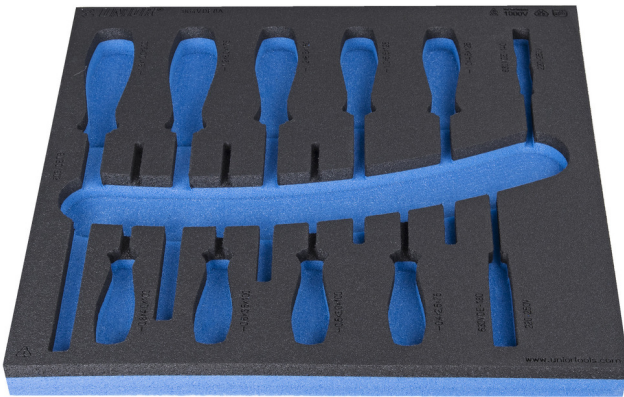

# SOS tool tray for 964VDE8A

VL964VDE8A

## 프로파일

621799

L

374

B

364

H

30

112

\* Images of products are symbolic. All dimensions are in mm, and weight in grams. All listed dimensions may vary in tolerance.