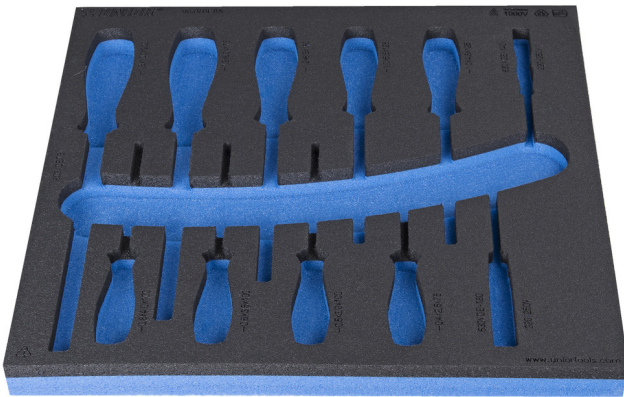

SOS tool tray for 964VDE8A

VL964VDE8A

프로파일

621799

L

374

B

364

H

30

112

* Images of products are symbolic. All dimensions are in mm, and weight in grams. All listed dimensions may vary in tolerance.