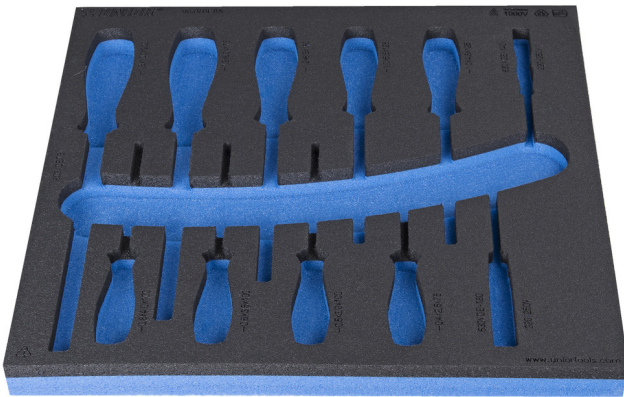

SOS tool tray for 964VDE8A

VL964VDE8A

프로파일

374 x 364 x 30

621799

L

374

B

364

H

30

112

* Images of products are symbolic. All dimensions are in mm, and weight in grams. All listed dimensions may vary in tolerance.