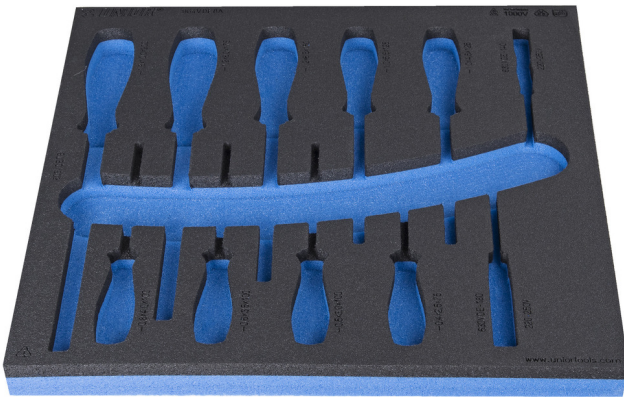

SOS tool tray for 964VDE8A

VL964VDE8A

프로파일

621799

L

374

B

364

H

30

112

* Images of products are symbolic. All dimensions are in mm, and weight is in grams. All listed dimensions may vary in tolerance.