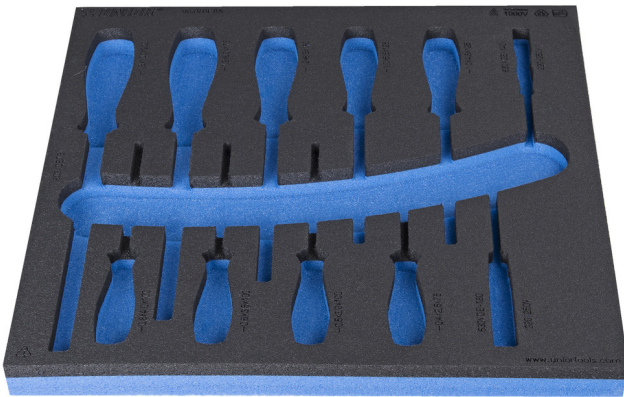

SOS tool tray for 964VDE8A

VL964VDE8A

Profiles

621799

L

374

B

364

H

30

112

* Images of products are symbolic. All dimensions are in mm, and weight in grams. All listed dimensions may vary in tolerance.