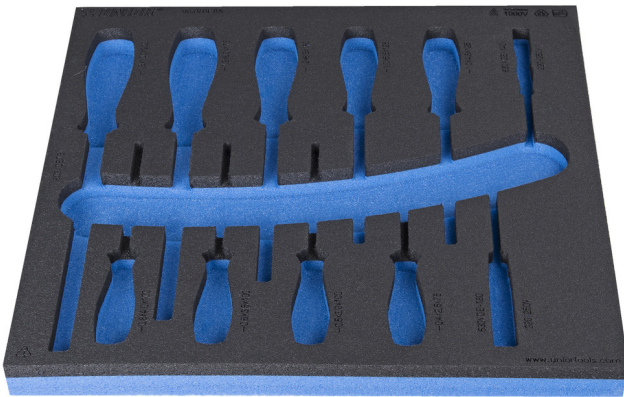

# SOS tool tray for 964VDE8A

VL964VDE8A

## Profiles

Barcode	L	B	H	Weight
621799	374	364	30	112

\* Images of products are symbolic. All dimensions are in mm, and weight in grams. All listed dimensions may vary in tolerance.