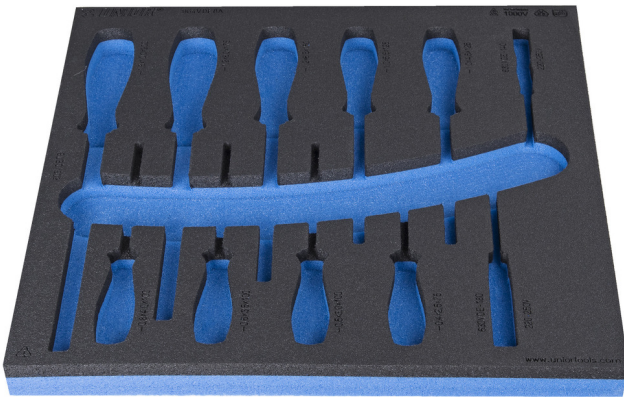

# SOS tool tray for 964VDE8A

VL964VDE8A

## Profiles

621799

L

374

B

364

H

30

112

\* Images of products are symbolic. All dimensions are in mm, and weight is in grams. All listed dimensions may vary in tolerance.