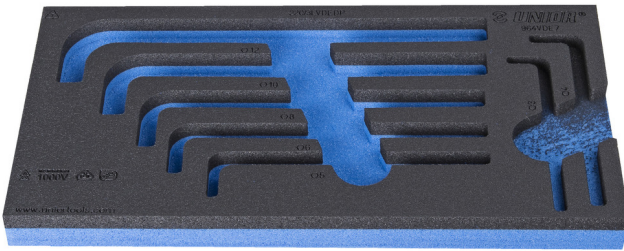

SOS tool tray for 964VDE7

VL964VDE7

프로파일

188 x 364 x 30

|  | L | B | H |  |
|--|-----|-----|----|---|
| 621797 | 188 | 364 | 30 | 56 |

* Images of products are symbolic. All dimensions are in mm, and weight is in grams. All listed dimensions may vary in tolerance.