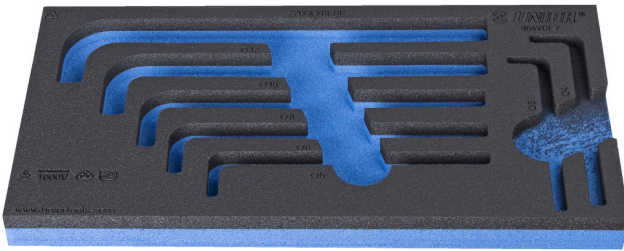

# SOS tool tray for 964VDE7

VL964VDE7

## 프로파일

940E  
940EM  
940EV  
940PLUS  
940H

188 x 364 x 30

Barcode	L	B	H	Weight
621797	188	364	30	56

\* Images of products are symbolic. All dimensions are in mm, and weight in grams. All listed dimensions may vary in tolerance.