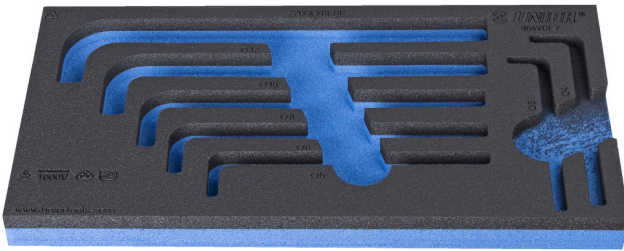

SOS tool tray for 964VDE7

VL964VDE7

프로파일

940E
940EV
920PLUS

1/3

188 x 364 x 30

621797

L

188

B

364

H

30

56

* Images of products are symbolic. All dimensions are in mm, and weight in grams. All listed dimensions may vary in tolerance.