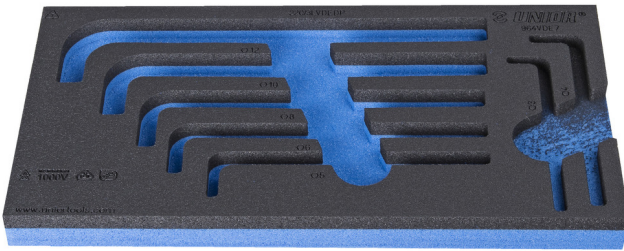

SOS tool tray for 964VDE7

VL964VDE7

Profiles

Barcode	L	B	H	Weight
621797	188	364	30	56

* Images of products are symbolic. All dimensions are in mm, and weight is in grams. All listed dimensions may vary in tolerance.