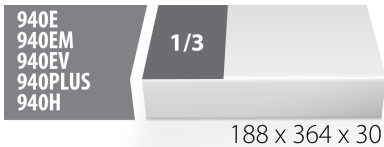

SOS tool tray for 964VDE7

VL964VDE7

Profiles

Barcode	L	B	H	Weight
621797	188	364	30	56

* Images of products are symbolic. All dimensions are in mm, and weight is in grams. All listed dimensions may vary in tolerance.