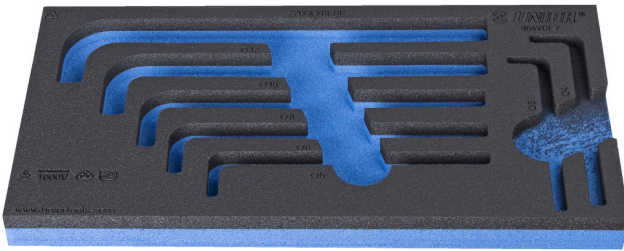

SOS tool tray for 964VDE7

VL964VDE7

Profiles

940E
940EM
940EV
940PLUS
940H

188 x 364 x 30

621797

L

188

B

364

H

30

56

* Images of products are symbolic. All dimensions are in mm, and weight in grams. All listed dimensions may vary in tolerance.