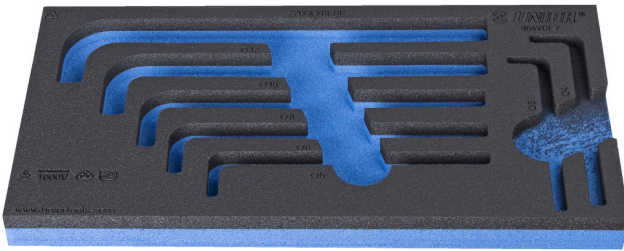

SOS tool tray for 964VDE7

VL964VDE7

Profiles

940E
940EV
920PLUS

1/3

188 x 364 x 30

621797

L

188

B

364

H

30

56

* Images of products are symbolic. All dimensions are in mm, and weight in grams. All listed dimensions may vary in tolerance.