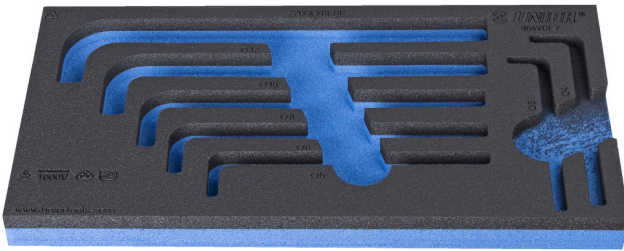

SOS tool tray for 964VDE7

VL964VDE7

Profiles

940E
940EM
940EV
940PLUS
940H

1/3

188 x 364 x 30

621797

L

188

B

364

H

30

56

* Images of products are symbolic. All dimensions are in mm, and weight in grams. All listed dimensions may vary in tolerance.