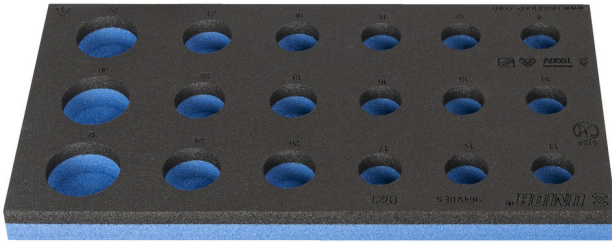

SOS tool tray for 964VDE5

VL964VDE5

프로파일

940E
940EM
940EV
940PLUS
940H

188 x 364 x 30

621789

L

188

B

364

H

30

56

* Images of products are symbolic. All dimensions are in mm, and weight in grams. All listed dimensions may vary in tolerance.