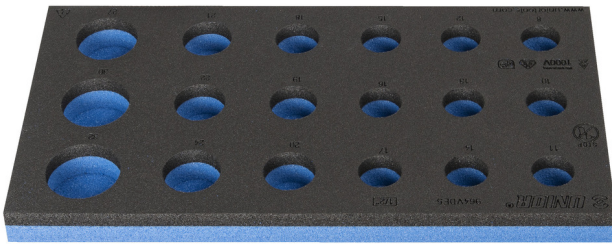

SOS tool tray for 964VDE5

VL964VDE5

프로파일

	L	B	H	
621789	188	364	30	56

* Images of products are symbolic. All dimensions are in mm, and weight is in grams. All listed dimensions may vary in tolerance.