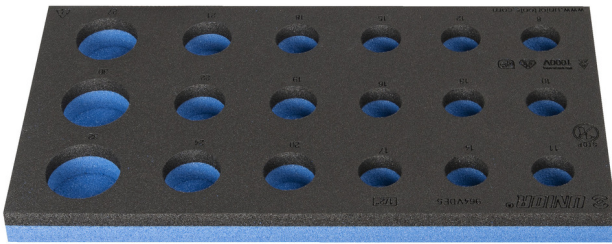

SOS tool tray for 964VDE5

VL964VDE5

Profiles

Barcode	L	B	H	Weight
621789	188	364	30	56

* Images of products are symbolic. All dimensions are in mm, and weight in grams. All listed dimensions may vary in tolerance.