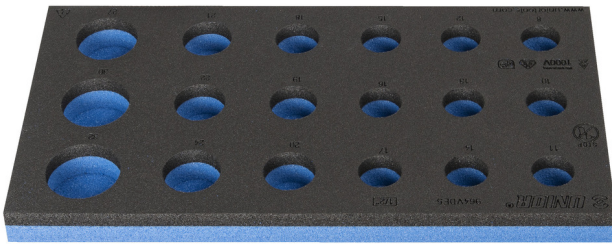

SOS tool tray for 964VDE5

VL964VDE5

Profiles

Barcode	L	B	H	Weight
621789	188	364	30	56

* Images of products are symbolic. All dimensions are in mm, and weight is in grams. All listed dimensions may vary in tolerance.