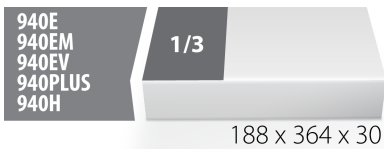

SOS tool tray for 964VDE5

VL964VDE5

Profiles

Barcode	L	B	H	Weight
621789	188	364	30	56

* Images of products are symbolic. All dimensions are in mm, and weight in grams. All listed dimensions may vary in tolerance.