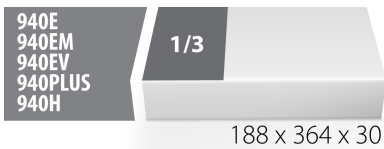

SOS tool tray for 964VDE5

VL964VDE5

Profiles

Barcode	L	B	H	Weight
621789	188	364	30	56

* Images of products are symbolic. All dimensions are in mm, and weight is in grams. All listed dimensions may vary in tolerance.