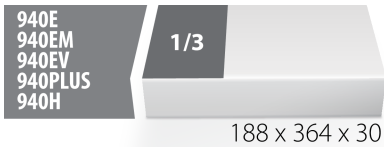

SOS tool tray for 964VDE5

VL964VDE5

Profiles

Barcode	L	B	H	Weight
621789	188	364	30	56

* Images of products are symbolic. All dimensions are in mm, and weight in grams. All listed dimensions may vary in tolerance.