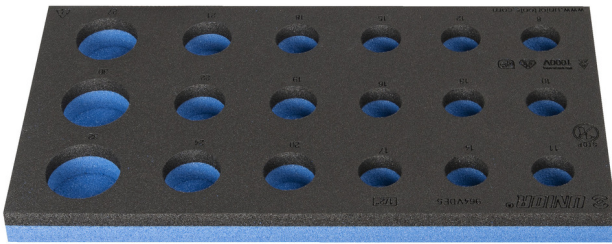

# SOS tool tray for 964VDE5

VL964VDE5

## Profiles

Barcode	L	B	H	Weight
621789	188	364	30	56

\* Images of products are symbolic. All dimensions are in mm, and weight in grams. All listed dimensions may vary in tolerance.