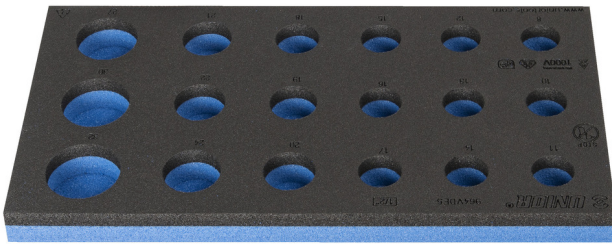

SOS tool tray for 964VDE5

VL964VDE5

Profiles

Barcode	L	B	H	Weight
621789	188	364	30	56

* Images of products are symbolic. All dimensions are in mm, and weight in grams. All listed dimensions may vary in tolerance.