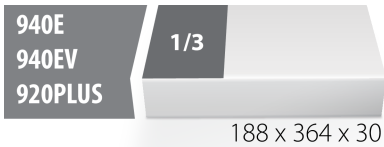

## Profiles

Barcode	L	B	H	Weight
621789	188	364	30	56

\* Images of products are symbolic. All dimensions are in mm, and weight in grams. All listed dimensions may vary in tolerance.