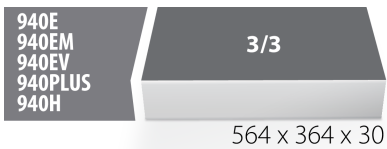

SOS tool tray for 964VDE3

VL964VDE3

Profiles

	L	B	H	
621785	564	364	30	168

* Images of products are symbolic. All dimensions are in mm, and weight in grams. All listed dimensions may vary in tolerance.