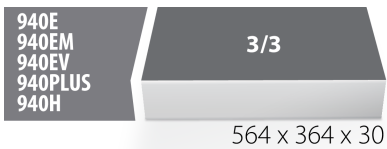

SOS tool tray for 964VDE3

VL964VDE3

Profiles

621785

L

564

B

364

H

30

168

* Images of products are symbolic. All dimensions are in mm, and weight in grams. All listed dimensions may vary in tolerance.