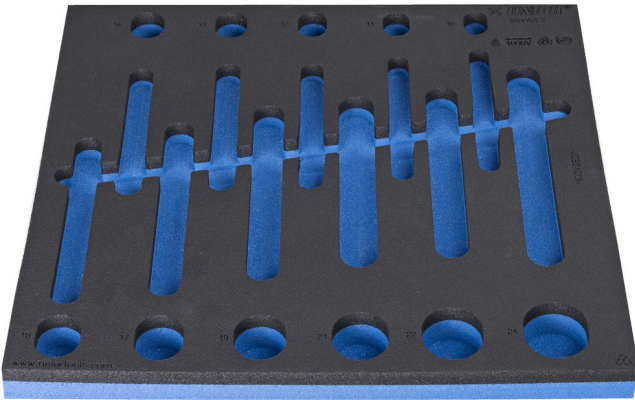

# SOS tool tray for 964VDE2

VL964VDE2

## 프로파일

621783

L

374

B

364

H

30

112

\* Images of products are symbolic. All dimensions are in mm, and weight in grams. All listed dimensions may vary in tolerance.