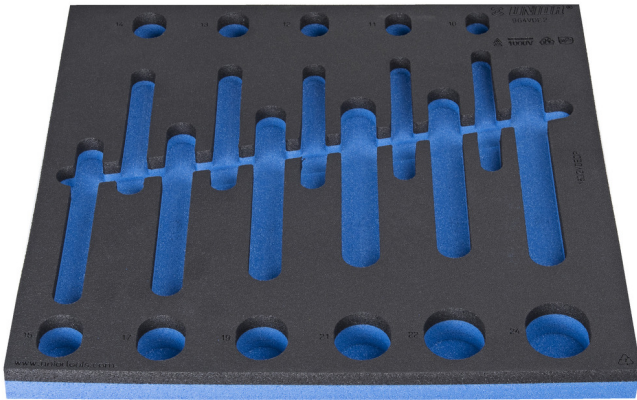

SOS tool tray for 964VDE2

VL964VDE2

프로파일

621783

L

374

B

364

H

30

112

* Images of products are symbolic. All dimensions are in mm, and weight is in grams. All listed dimensions may vary in tolerance.