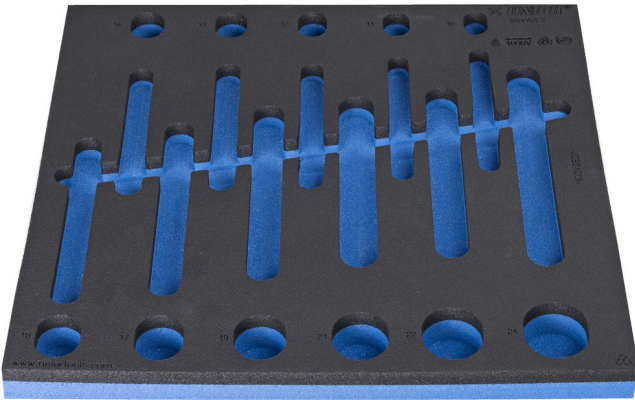

SOS tool tray for 964VDE2

VL964VDE2

프로파일

621783

L

374

B

364

H

30

112

* Images of products are symbolic. All dimensions are in mm, and weight in grams. All listed dimensions may vary in tolerance.