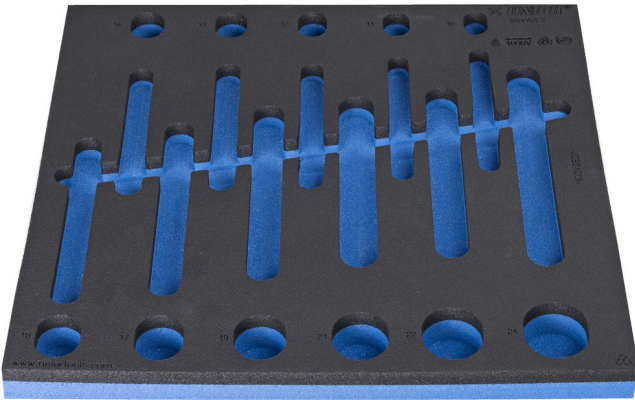

SOS tool tray for 964VDE2

VL964VDE2

Profiles

621783

L

374

B

364

H

30

112

* Images of products are symbolic. All dimensions are in mm, and weight in grams. All listed dimensions may vary in tolerance.