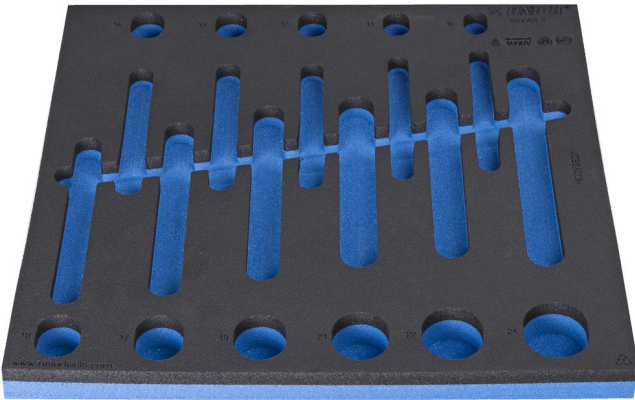

SOS tool tray for 964VDE2

VL964VDE2

Profiles

621783

L

374

B

364

H

30

112

* Images of products are symbolic. All dimensions are in mm, and weight is in grams. All listed dimensions may vary in tolerance.