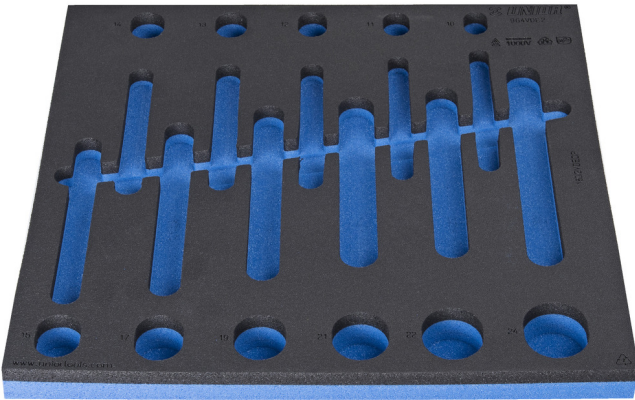

# SOS tool tray for 964VDE2

VL964VDE2

## Profiles

621783

L

374

B

364

H

30

112

\* Images of products are symbolic. All dimensions are in mm, and weight in grams. All listed dimensions may vary in tolerance.