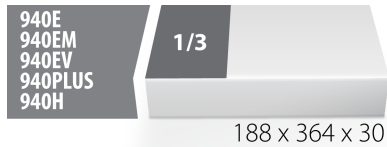

moving uncontrollably around in the storage area. As the positions in the tray are precisely defined and designed for each specific tool, it is also easy to establish which tools are missing.

Why Choose Unior:

- Unior is a renowned brand in the industry, celebrated for its dedication to quality and innovation. With a legacy of excellence, Unior tools are crafted to meet the highest standards, ensuring reliability and outstanding performance.

Product name	SKU	Article	Dimensions	Quantity
Set of smooth files in SOS tool tray	621083	964/26SSOS	188 - 364 x 30	4
Flat file with handle, smooth		760HS	200	1
Half-round file with handle, smooth		761HS	200	1
Round file with handle, smooth		763HS	200	1
Three-square file with handle, smooth		764HS	200	1
SOS tool tray for 964/26SSOS		vI964/26SSOS	188x364x30	1

* Images of products are symbolic. All dimensions are in mm, and weight is in grams. All listed dimensions may vary in tolerance.