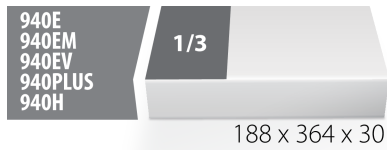

Warum Unior wählen:

- Unior is a renowned brand in the industry, celebrated for its dedication to quality and innovation. With a legacy of excellence, Unior tools are crafted to meet the highest standards, ensuring reliability and outstanding performance.

Produktname	SKU	Artikel	Dimensionen	Anzahl
SOS Modul - Feilenset, halbschlicht	621082	964/26 1/2SSOS	-	5
Flachfeile mit Griff, Halbschlicht		760H1/2S	200	1
Halbrundfeile mit Griff, Halbschlicht		761H1/2S	200	1
Rundfeile mit Griff, halbschlicht		763H1/2S	200	1
Dreikantfeile mit Griff, Halbschlicht		764H1/2S	200	1
Vierkantfeile mit Griff, halbschlicht		765H1/2S	200	1
SOS - Moduleinsatz für Feilenset, halbschlicht		vI964/26 1/2SSOS	188x364x30	1

* Bilder von Produkten sind Symbolfotos. Abmessungen sind in mm, Gewichte in Gramm.