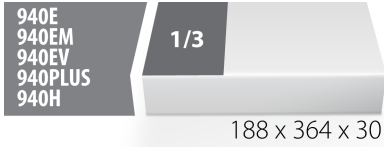

wide range of temperatures, do not absorb dampness and, with normal use, have a long lifespan. They protect the tools by holding them in their own specifically designed place, thus preventing them from moving uncontrollably around in the storage area. As the positions in the tray are precisely defined and designed for each specific tool, it is also easy to establish which tools are missing.

Why Choose Unior:

- Unior is a renowned brand in the industry, celebrated for its dedication to quality and innovation. With a legacy of excellence, Unior tools are crafted to meet the highest standards, ensuring reliability and outstanding performance.

Product name	SKU	Article	Dimensions	Quantity
SOS alet tepsisinde ofset halka uçlu lokma anahtar takımı	621074	964/18BSOS	8 - 19	10
İki boru uzatmalı lokma anahtar		177	8, 10, 11, 12, 13, 14, 16, 17, 18, 19	10
964/18BSOS için SOS alet tepsisi		v1964/18BSOS	188x364x30	1

* Ürünlerin resimleri semboliktir. Bütün boyutlar mm ve ağırlık gram cinsindedir.