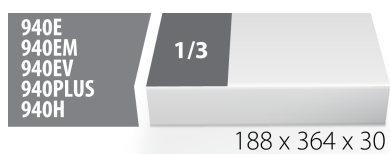

wide range of temperatures, do not absorb dampness and, with normal use, have a long lifespan. They protect the tools by holding them in their own specifically designed place, thus preventing them from moving uncontrollably around in the storage area. As the positions in the tray are precisely defined and designed for each specific tool, it is also easy to establish which tools are missing.

Why Choose Unior:

- Unior is a renowned brand in the industry, celebrated for its dedication to quality and innovation. With a legacy of excellence, Unior tools are crafted to meet the highest standards, ensuring reliability and outstanding performance.

Denumirea Produsului	SKU	Articol	Dimensiuni	Cantitate
Set de capete cu chei inelare dublu cotite in suport de plastic	621074	964/18BSOS	8 - 19	10
Chei tubulare pipa		177	8, 10, 11, 12, 13, 14, 16, 17, 18, 19	10
Modul SOS pentru 946/18BSOS		vI964/18BSOS	188x364x30	1

* Imaginea produsului este simbolica. Toate dimensiunile sunt exprimate în mm, greutatea în grame.