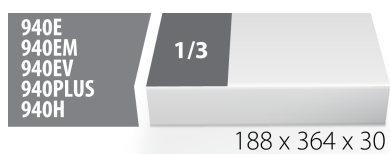

wide range of temperatures, do not absorb dampness and, with normal use, have a long lifespan. They protect the tools by holding them in their own specifically designed place, thus preventing them from moving uncontrollably around in the storage area. As the positions in the tray are precisely defined and designed for each specific tool, it is also easy to establish which tools are missing.

Why Choose Unior:

- Unior is a renowned brand in the industry, celebrated for its dedication to quality and innovation. With a legacy of excellence, Unior tools are crafted to meet the highest standards, ensuring reliability and outstanding performance.

Denumirea Produsului	SKU	Articol	Dimensiuni	Cantitate
Set de capete cu chei inelare dublu cotite in suport de plastic	621073	964/18ASOS	8 - 19	10
Chei tubulare pipa cu 6 laturi		176	8, 10, 11, 12, 13, 14, 16, 17, 18, 19	10
Modul de plastic pentru chei pipa		vI964/18ASOS	188x364x30	1

* Imaginea produsului este simbolica. Toate dimensiunile sunt exprimate în mm, greutatea în grame.