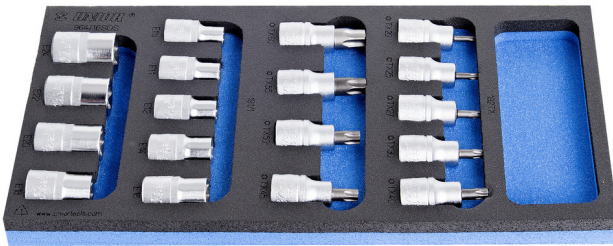

SOS alet tepsisinde TX profilli tornavida lokma anahtar takımı

964/16SOS

Profiles

Product features

- Tool tray dimension: 188 x 364 x 30 mm
- Compatible with drawers of Eurostyle, Eurovision, Euromotion, Europlus and Hercules (front drawers) line

Set includes:

- 9x screwdriver socket 1/2", with TX profile (article 192/2TX) dim. TX20, TX25, TX27, TX30, TX40, TX45, TX50, TX55, TX60
- 9x socket 1/2" with internal TX profile (article 191/1) dim. E10, E11, E12, E14, E16, E18, E20, E22, E24

Product name	SKU	Article	Dimensions	Quantity
SOS alet tepsisinde TX profilli tornavida lokma anahtar takımı	621071	964/16SOS	-	18
TX profilli tornavida lokması 1/2"		192/2TX	TX 20, TX 25, TX 27, TX 30, TX 40, TX 45, TX 50, TX 55, TX 60	9
İç TX profilli lokma 1/2"		191/1	E 10, E 11, E 12, E 14, E 16, E 18, E 20, E 22, E 24	9
964/16SOS için SOS alet tepsisi		v1964/16SOS	188x364x30	1

* Ürünlerin resimleri semboliktir. Bütün boyutlar mm ve ağırlık gram cinsindedir.