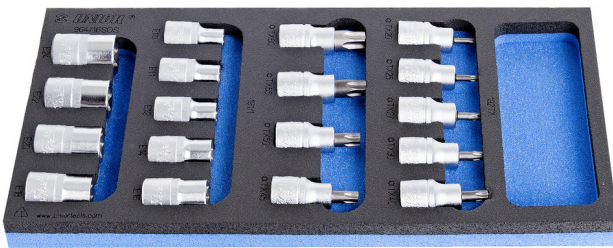

# SOS alet tepsisinde TX profilli tornavida lokma anahtar takımı

964/16SOS

## Product features

- Tool tray dimension: 188 x 364 x 30 mm
- Compatible with drawers of Eurostyle, Eurovision, Europlus and Hercules (front drawers) line

## Set includes:

- 9x screwdriver socket 1/2", with TX profile (article 192/2TX) dim. TX20, TX25, TX27, TX30, TX40, TX45, TX50, TX55, TX60
- 9x socket 1/2" with internal TX profile (article 191/1) dim. E10, E11, E12, E14, E16, E18, E20, E22, E24

Product name

SKU

Article

Dimensions

Quantity

Product name	SKU	Article	Dimensions	Quantity
SOS alet tepsisinde TX profilli tornavida lokma anahtar takımı	621071	964/16SOS	-	18
TX profilli tornavida lokması 1/2"		192/2TX	TX 20, TX 25, TX 27, TX 30, TX 40, TX 45, TX 50, TX 55, TX 60	9
İç TX profilli lokma 1/2"		191/1	E 10, E 11, E 12, E 14, E 16, E 18, E 20, E 22, E 24	9
964/16SOS için SOS alet tepsisi		v1964/16SOS	188x364x30	1