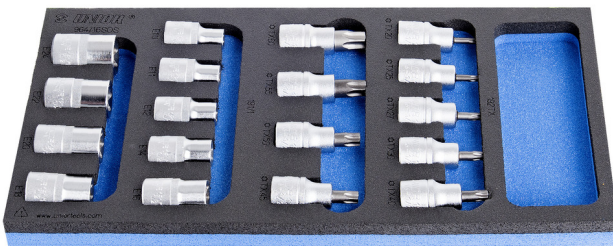

# Набор головок торцевых со вставками TORX в SOS-ложементе

964/16SOS

## Описание товара

- Размер ложемента: 188 x 364 x 30 мм
- Совместимо с тележками серии Eurostyle, Eurovision, Euromotion, Europlus and Hercules

## В комплекте:

- 9x головок торцевых со вставкой TORX, 1/2" (арт. 192/2TX) TX20, TX25, TX27, TX30, TX40, TX45, TX50, TX55, TX60
- 9x головок торцевых с внутренним профилем TORX, 1/2" (арт.191/1) E10, E11, E12, E14, E16, E18, E20, E22, E24

- These tool trays of polyethylene foam are used for clearer and better organised tool storage in tool boxes, tool cases, the drawers of tool carriages and tool cabinets. These tool trays can be used in a wide range of temperatures, do not absorb dampness and, with normal use, have a long lifespan. They protect the tools by holding them in their own specifically designed place, thus preventing them from moving uncontrollably around in the storage area. As the positions in the tray are precisely defined and designed for each specific tool, it is also easy to establish which tools are missing.