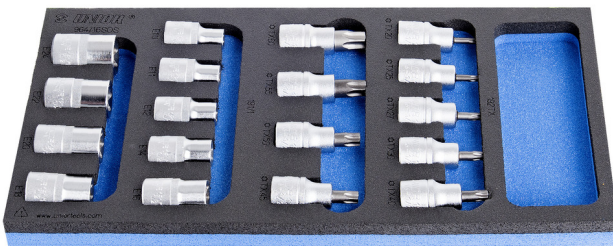

Dopsleutel-schroevendraaierset TX en TX inwendig in SOS-module

964/16SOS

Profielen

Product attributen

- Tool tray dimension: 188 x 364 x 30 mm
- Compatible with drawers of Eurostyle, Eurovision, Euromotion, Europlus and Hercules (front drawers) line

Set bevat

- 9x screwdriver socket 1/2", with TX profile (article 192/2TX) dim. TX20, TX25, TX27, TX30, TX40, TX45, TX50, TX55, TX60
- 9x socket 1/2" with internal TX profile (article 191/1) dim. E10, E11, E12, E14, E16, E18, E20, E22, E24

SOS tool trays – advantages:

- materiaal: polyethyleenschuim met lage dichtheid
- The tool trays are made from foamed polyethylene, which is resistant to grease, petrol, oil, nitro diluents, adhesives and motor oil – all of which can easily be removed without leaving any visible residue (stains). Adhesives and motor oil need to be removed immediately by cleaning with petrol in order to avoid permanent staining.

- These tool trays of polyethylene foam are used for clearer and better organised tool storage in tool boxes, tool cases, the drawers of tool carriages and tool cabinets. These tool trays can be used in a wide range of temperatures, do not absorb dampness and, with normal use, have a long lifespan. They protect the tools by holding them in their own specifically designed place, thus preventing them from moving uncontrollably around in the storage area. As the positions in the tray are precisely defined and designed for each specific tool, it is also easy to establish which tools are missing.