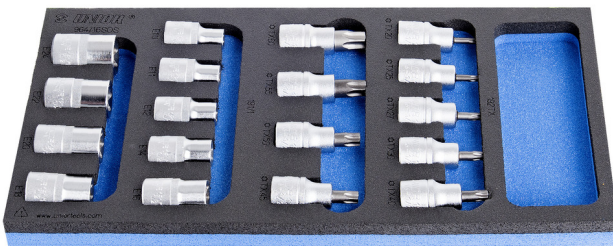

Set of screwdriver socket wrenches TX profile in SOS tool tray

964/16SOS

프로파일

제품 특징

- Tool tray dimension: 188 x 364 x 30 mm
- Compatible with drawers of Eurostyle, Eurovision, Europlus and Hercules (front drawers) line

세트 구성품:

- 9x screwdriver socket 1/2", with TX profile (article 192/2TX) dim. TX20, TX25, TX27, TX30, TX40, TX45, TX50, TX55, TX60
- 9x socket 1/2" with internal TX profile (article 191/1) dim. E10, E11, E12, E14, E16, E18, E20, E22, E24

제품명

SKU

Article

직경

수량

제품명	SKU	Article	직경	수량
Set of screwdriver socket wrenches TX profile in SOS tool tray	621071	964/16SOS	-	18
Screwdriver socket 1/2" with TX profile		192/2TX	TX 20, TX 25, TX 27, TX 30, TX 40, TX 45, TX 50, TX 55, TX 60	9
Socket with internal TX profile 1/2"		191/1	E 10, E 11, E 12, E 14, E 16, E 18, E 20, E 22, E 24	9
SOS tool tray for 964/16SOS		v1964/16SOS	188x364x30	1

* Images of products are symbolic. All dimensions are in mm, and weight in grams. All listed dimensions may vary in tolerance.