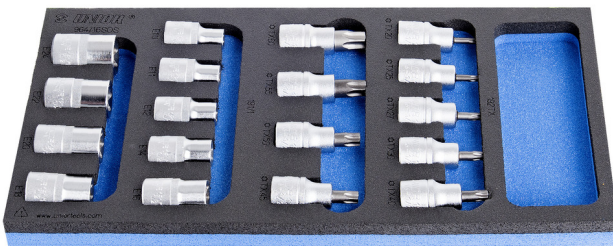

# Set of screwdriver socket wrenches TX profile in SOS tool tray

964/16SOS

## 제품 특징

- Tool tray dimension: 188 x 364 x 30 mm
- Compatible with drawers of Eurostyle, Eurovision, Euromotion, Europlus and Hercules (front drawers) line

## 세트 구성품:

- 9x screwdriver socket 1/2", with TX profile (article 192/2TX) dim. TX20, TX25, TX27, TX30, TX40, TX45, TX50, TX55, TX60
- 9x socket 1/2" with internal TX profile (article 191/1) dim. E10, E11, E12, E14, E16, E18, E20, E22, E24

제품명	SKU	Article	직경	수량
Set of screwdriver socket wrenches TX profile in SOS tool tray	621071	964/16SOS	-	18
Screwdriver socket 1/2" with TX profile		192/2TX	TX 20, TX 25, TX 27, TX 30, TX 40, TX 45, TX 50, TX 55, TX 60	9
Socket with internal TX profile 1/2"		191/1	E 10, E 11, E 12, E 14, E 16, E 18, E 20, E 22, E 24	9
SOS tool tray for 964/16SOS		v1964/16SOS	188x364x30	1