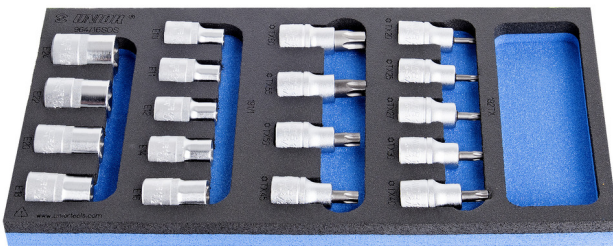

Jeu de douilles tournevis 1/2" pour empreinte Torx en module SOS

964/16SOS

Profils

Description produit

- Dimension du module : 188 x 364 x 30 mm
- Compatible avec les tiroirs des gammes Eurostyle, Eurovision, Europlus et Hercules (tiroirs de devant)

Le jeu comprend :

- 9x screwdriver socket 1/2", with TX profile (article 192/2TX) dim. TX20, TX25, TX27, TX30, TX40, TX45, TX50, TX55, TX60
- 9x socket 1/2" with internal TX profile (article 191/1) dim. E10, E11, E12, E14, E16, E18, E20, E22, E24

SOS tool trays – avantages:

- matière : mousse polyéthylène de faible densité
- The tool trays are made from foamed polyethylene, which is resistant to grease, petrol, oil, nitro diluents, adhesives and motor oil – all of which can easily be removed without leaving any visible residue (stains). Adhesives and motor oil need to be removed immediately by cleaning with petrol in order to avoid permanent staining.

- These tool trays of polyethylene foam are used for clearer and better organised tool storage in tool boxes, tool cases, the drawers of tool carriages and tool cabinets. These tool trays can be used in a wide range of temperatures, do not absorb dampness and, with normal use, have a long lifespan. They protect the tools by holding them in their own specifically designed place, thus preventing them from moving uncontrollably around in the storage area. As the positions in the tray are precisely defined and designed for each specific tool, it is also easy to establish which tools are missing.