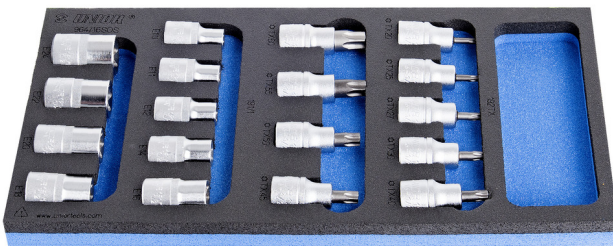

Set of screwdriver socket wrenches TX profile in SOS tool tray

964/16SOS

Profiles

Product features

- Tool tray dimension: 188 x 364 x 30 mm
- Compatible with drawers of Eurostyle, Eurovision, Euromotion, Europlus and Hercules (front drawers) line

Set includes:

- 9x screwdriver socket 1/2", with TX profile (article 192/2TX) dim. TX20, TX25, TX27, TX30, TX40, TX45, TX50, TX55, TX60
- 9x socket 1/2" with internal TX profile (article 191/1) dim. E10, E11, E12, E14, E16, E18, E20, E22, E24

Product name	SKU	Article	Dimensions	Quantity
Set of screwdriver socket wrenches TX profile in SOS tool tray	621071	964/16SOS	-	18
Screwdriver socket 1/2" with TX profile		192/2TX	TX 20, TX 25, TX 27, TX 30, TX 40, TX 45, TX 50, TX 55, TX 60	9
Socket with internal TX profile 1/2"		191/1	E 10, E 11, E 12, E 14, E 16, E 18, E 20, E 22, E 24	9
SOS tool tray for 964/16SOS		v1964/16SOS	188x364x30	1

* Images of products are symbolic. All dimensions are in mm, and weight in grams. All listed dimensions may vary in tolerance.