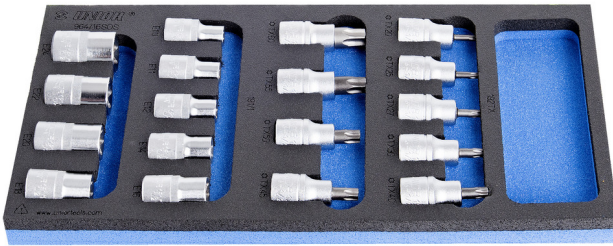

SOS工具托盘装TX型套筒螺丝刀套装

964/16SOS

配置文件

产品属性

- Tool tray dimension: 188 x 364 x 30 mm
- Compatible with drawers of Eurostyle, Eurovision, Euromotion, Europlus and Hercules (front drawers) line

Set includes:

- 9x screwdriver socket 1/2", with TX profile (article 192/2TX) dim. TX20, TX25, TX27, TX30, TX40, TX45, TX50, TX55, TX60
- 9x socket 1/2" with internal TX profile (article 191/1) dim. E10, E11, E12, E14, E16, E18, E20, E22, E24

产品名称

SKU

文章

尺寸

数量

产品名称	SKU	文章	尺寸	数量
SOS工具托盘装TX型套筒螺丝刀套装	621071	964/16SOS	-	18
带TX型 1/2" 螺丝批套筒		192/2TX	TX 20, TX 25, TX 27, TX 30, TX 40, TX 45, TX 50, TX 55, TX 60	9
1/2" 内TX型套筒		191/1	E 10, E 11, E 12, E 14, E 16, E 18, E 20, E 22, E 24	9
964/16SOS的SOS工具托盘		v1964/16SOS	188x364x30	1

* Images of products are symbolic. All dimensions are in mm, and weight in grams. All listed dimensions may vary in tolerance.