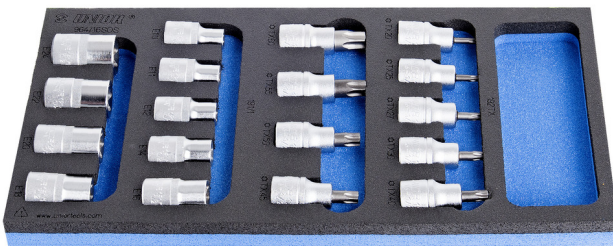

Nasadni i usadni TORX ključevi u SOS ulošku

964/16SOS

Profili

Atributi proizvoda

- Tool tray dimension: 188 x 364 x 30 mm
- Compatible with drawers of Eurostyle, Eurovision, Euromotion, Europlus and Hercules (front drawers) line

Set includes:

- 9x screwdriver socket 1/2", with TX profile (article 192/2TX) dim. TX20, TX25, TX27, TX30, TX40, TX45, TX50, TX55, TX60
- 9x socket 1/2" with internal TX profile (article 191/1) dim. E10, E11, E12, E14, E16, E18, E20, E22, E24

SOS ulošci za alat - prednosti:

- materijal: polietilenska pjena niske gustoće
- SOS ulošci za alat izrađeni su od dvoslojne poliuretanske pjene, otporne na maziva, benzin, ulja, nitro razrjeđivače, ljepila i motorna ulja - sve ovo može se jednostavno ukloniti bez ikakvih vidljivih ostataka ili mrlja. Ljepila i motorna ulja moraju se odmah ukloniti čišćenjem benzinom kako bi se izbjegle trajne

mrlije. Ovi ulošci za alat su otporni u uobičajenim uvjetima te ne mijenjaju oblik sve do temperature od 80 °C.

- These tool trays of polyethylene foam are used for clearer and better organised tool storage in tool boxes, tool cases, the drawers of tool carriages and tool cabinets. These tool trays can be used in a wide range of temperatures, do not absorb dampness and, with normal use, have a long lifespan. They protect the tools by holding them in their own specifically designed place, thus preventing them from moving uncontrollably around in the storage area. As the positions in the tray are precisely defined and designed for each specific tool, it is also easy to establish which tools are missing.