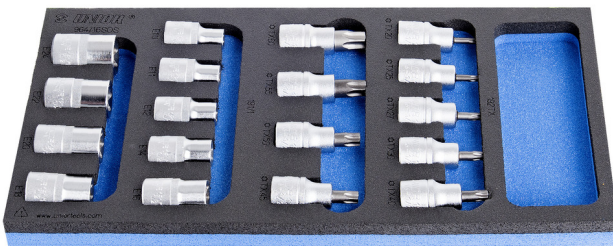

Set of screwdriver socket wrenches TX profile in SOS tool tray

964/16SOS

Profielen

Product attributen

- Tool tray dimension: 188 x 364 x 30 mm
- Compatible with drawers of Eurostyle, Eurovision, Euromotion, Europlus and Hercules (front drawers) line

De set bestaat uit:

- 9x screwdriver socket 1/2", with TX profile (article 192/2TX) dim. TX20, TX25, TX27, TX30, TX40, TX45, TX50, TX55, TX60
- 9x socket 1/2" with internal TX profile (article 191/1) dim. E10, E11, E12, E14, E16, E18, E20, E22, E24

SOS tool trays – advantages:

- material: low density polyethylene foam
- The tool trays are made from foamed polyethylene, which is resistant to grease, petrol, oil, nitro diluents, adhesives and motor oil – all of which can easily be removed without leaving any visible residue (stains). Adhesives and motor oil need to be removed immediately by cleaning with petrol in order to avoid permanent staining.

- These tool trays of polyethylene foam are used for clearer and better organised tool storage in tool boxes, tool cases, the drawers of tool carriages and tool cabinets. These tool trays can be used in a wide range of temperatures, do not absorb dampness and, with normal use, have a long lifespan. They protect the tools by holding them in their own specifically designed place, thus preventing them from moving uncontrollably around in the storage area. As the positions in the tray are precisely defined and designed for each specific tool, it is also easy to establish which tools are missing.