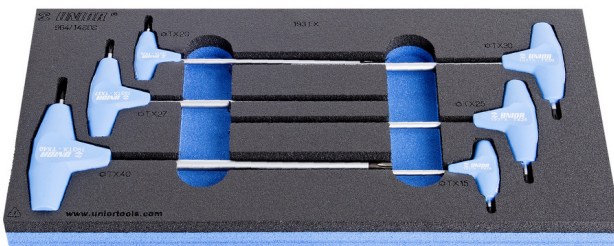

# Ključevi sa TX profilom sa T-ručicom u SOS ulošku za alat

964/14SOS

## Opis proizvoda

- Dimenzije uloška 188x364x30 mm
- Odgovara fiokama kolica iz serija Eurostyle, Eurovision, Euromotion, Europlus i Hercules (sa prednjim fiokama)

## Sadržaj:

- 6 kom. odvijača TORX sa T-ručkom (art. 193TX), dim. TX 15, TX 20, TX 25, TX 27, TX 30, TX 40

- These tool trays of polyethylene foam are used for clearer and better organised tool storage in tool boxes, tool cases, the drawers of tool carriages and tool cabinets. These tool trays can be used in a wide range of temperatures, do not absorb dampness and, with normal use, have a long lifespan. They protect the tools by holding them in their own specifically designed place, thus preventing them from moving uncontrollably around in the storage area. As the positions in the tray are precisely defined and designed for each specific tool, it is also easy to establish which tools are missing.