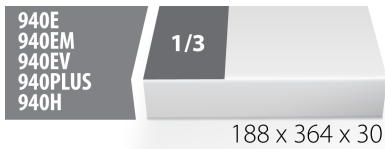

wide range of temperatures, do not absorb dampness and, with normal use, have a long lifespan. They protect the tools by holding them in their own specifically designed place, thus preventing them from moving uncontrollably around in the storage area. As the positions in the tray are precisely defined and designed for each specific tool, it is also easy to establish which tools are missing.

Why Choose Unior:

- Unior is a renowned brand in the industry, celebrated for its dedication to quality and innovation. With a legacy of excellence, Unior tools are crafted to meet the highest standards, ensuring reliability and outstanding performance.

제품명	SKU	Article	직경	수량
Set of screwdriver with TX profile and T handle in SOS tool tray	621069	964/14SOS	TX 15 - TX 40	6
TX T 핸들 렌치		193TX	TX 15, TX 20, TX 25, TX 27, TX 30, TX 40	6
SOS tool tray for 964/14SOS		v1964/14SOS	188x364x30	1

* Images of products are symbolic. All dimensions are in mm, and weight in grams. All listed dimensions may vary in tolerance.