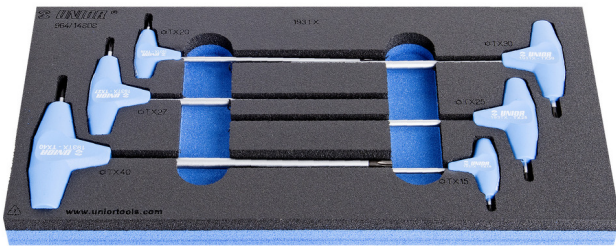

Set of screwdriver with TX profile and T handle in SOS tool tray

964/14SOS

프로파일

제품 특징

- Tool tray dimension: 188 x 364 x 30 mm
- Compatible with drawers of Eurostyle, Eurovision, Euromotion, Europlus and Hercules (front drawers) line

세트 구성품:

- 6x TX profile screwdriver with T-handle (article 193TX) dim. TX 15, TX 20, TX 25, TX 27, TX 30, TX 40

제품명

SKU

Article

직경

수량

제품명	SKU	Article	직경	수량
Set of screwdriver with TX profile and T handle in SOS tool tray	621069	964/14SOS	TX 15 - TX 40	6
TX T 핸들 렌치		193TX	TX 15, TX 20, TX 25, TX 27, TX 30, TX 40	6
SOS tool tray for 964/14SOS		v1964/14SOS	188x364x30	1

* Images of products are symbolic. All dimensions are in mm, and weight in grams. All listed dimensions may vary in tolerance.