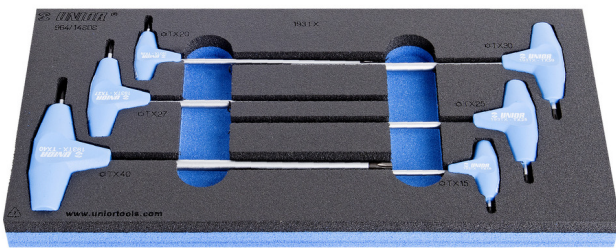

Set of screwdriver with TX profile and T handle in SOS tool tray

964/14SOS

프로파일

제품 특징

- Tool tray dimension: 188 x 364 x 30 mm
- Compatible with drawers of Eurostyle, Eurovision, Europlus and Hercules (front drawers) line

세트 구성품:

- 6x TX profile screwdriver with T-handle (article 193TX) dim. TX 15, TX 20, TX 25, TX 27, TX 30, TX 40

제품명	SKU	Article	직경	수량
Set of screwdriver with TX profile and T handle in SOS tool tray	621069	964/14SOS	TX 15 - TX 40	6