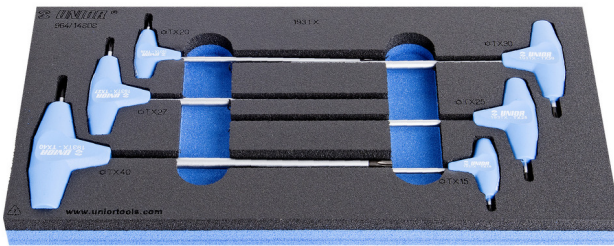

Set of screwdriver with TX profile and T handle in SOS tool tray

964/14SOS

프로파일

제품 특징

- Tool tray dimension: 188 x 364 x 30 mm
- Compatible with drawers of Eurostyle, Eurovision, Euromotion, Europlus and Hercules (front drawers) line

세트 구성품:

- 6x TX profile screwdriver with T-handle (article 193TX) dim. TX 15, TX 20, TX 25, TX 27, TX 30, TX 40

SOS tool trays – advantages:

- material: low density polyethylene foam
- The tool trays are made from foamed polyethylene, which is resistant to grease, petrol, oil, nitro diluents, adhesives and motor oil – all of which can easily be removed without leaving any visible residue (stains). Adhesives and motor oil need to be removed immediately by cleaning with petrol in order to avoid permanent staining.
- These tool trays of polyethylene foam are used for clearer and better organised tool storage in tool boxes, tool cases, the drawers of tool carriages and tool cabinets. These tool trays can be used in a