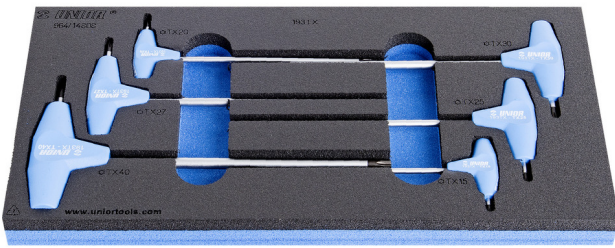

SOS工具托盘装TX型带T形把手TX螺丝刀套装

964/14SOS

配置文件

产品属性

- Tool tray dimension: 188 x 364 x 30 mm
- Compatible with drawers of Eurostyle, Eurovision, Europlus and Hercules (front drawers) line

Set includes:

- 6x TX profile screwdriver with T-handle (article 193TX) dim. TX 15, TX 20, TX 25, TX 27, TX 30, TX 40

产品名称	SKU	文章	尺寸	数量
SOS工具托盘装TX型带T形把手TX螺丝刀套装	621069	964/14SOS	TX 15 - TX 40	6

产品名称	SKU	文章	尺寸	数量
T型手柄TX型螺丝刀		193TX	TX 15, TX 20, TX 25, TX 27, TX 30, TX 40	6
964/14SOS的SOS工具托盘		v1964/14SOS	188x364x30	1

* Images of products are symbolic. All dimensions are in mm, and weight in grams. All listed dimensions may vary in tolerance.