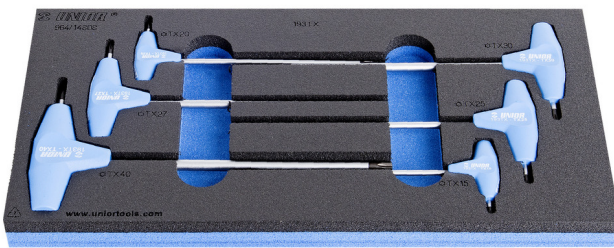

SOS工具托盘装TX型带T形把手TX螺丝刀套装

964/14SOS

配置文件

产品属性

- Tool tray dimension: 188 x 364 x 30 mm
- Compatible with drawers of Eurostyle, Eurovision, Euromotion, Europlus and Hercules (front drawers) line

Set includes:

- 6x TX profile screwdriver with T-handle (article 193TX) dim. TX 15, TX 20, TX 25, TX 27, TX 30, TX 40

产品名称

SKU

文章

尺寸

数量

| 产品名称 | SKU | 文章 | 尺寸 | 数量 |
|-------------------------|---|-------------|---|----|
| SOS工具托盘装TX型带T形把手TX螺丝刀套装 | 621069 | 964/14SOS | TX 15 - TX 40 | 6 |
| T型手柄TX型螺丝刀 |  | 193TX | TX 15, TX 20, TX 25, TX 27, TX 30, TX 40 | 6 |
| 964/14SOS的SOS工具托盘 | | vI964/14SOS | 188x364x30 | 1 |

* Images of products are symbolic. All dimensions are in mm, and weight in grams. All listed dimensions may vary in tolerance.