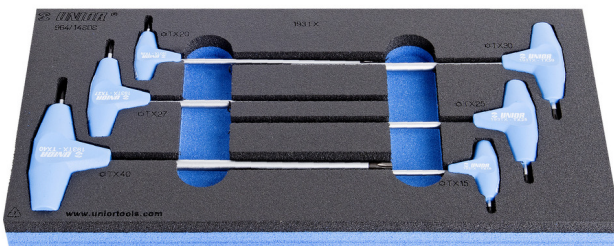

# Set of screwdriver with TX profile and T handle in SOS tool tray

964/14SOS

## Product features

- Tool tray dimension: 188 x 364 x 30 mm
- Compatible with drawers of Eurostyle, Eurovision, Euromotion, Europlus and Hercules (front drawers) line

## Set includes:

- 6x TX profile screwdriver with T-handle (article 193TX) dim. TX 15, TX 20, TX 25, TX 27, TX 30, TX 40

Product name

SKU

Article

Dimensions

Quantity

Product name	SKU	Article	Dimensions	Quantity
Set of screwdriver with TX profile and T handle in SOS tool tray	621069	964/14SOS	TX 15 - TX 40	6
T-handle TX wrench		193TX	TX 15, TX 20, TX 25, TX 27, TX 30, TX 40	6
SOS tool tray for 964/14SOS		v1964/14SOS	188x364x30	1