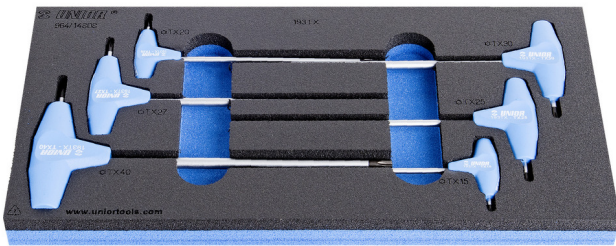

Set of screwdriver with TX profile and T handle in SOS tool tray

964/14SOS

Profiles

Product features

- Tool tray dimension: 188 x 364 x 30 mm
- Compatible with drawers of Eurostyle, Eurovision, Europlus and Hercules (front drawers) line

Set includes:

- 6x TX profile screwdriver with T-handle (article 193TX) dim. TX 15, TX 20, TX 25, TX 27, TX 30, TX 40

| Product name | SKU | Article | Dimensions | Quantity |
|--|--------|-----------|---------------|----------|
| Set of screwdriver with TX profile and T handle in SOS tool tray | 621069 | 964/14SOS | TX 15 - TX 40 | 6 |

| Product name | SKU | Article | Dimensions | Quantity |
|--------------------------------------|---|-------------|---|----------|
| TX profile screwdriver with T-handle |  | 193TX | TX 15, TX 20, TX 25, TX 27, TX 30, TX 40 | 6 |
| SOS tool tray for 964/14SOS | | v1964/14SOS | 188x364x30 | 1 |