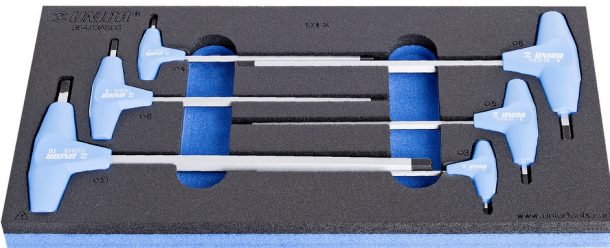

Jeu de clés mâles à poignée et embout hexagonal en module SOS

964/13ASOS

Profils

Description produit

- Dimension du module : 188 x 364 x 30 mm
- Compatible avec les tiroirs des gammes Eurostyle, Eurovision, Europlus et Hercules (tiroirs de devant)

Le jeu comprend :

- 6x T-handle hex wrench (article 193HX) dim. 3, 4, 5, 6, 8, 10

SOS tool trays – advantages:

- matière : mousse polyéthylène de faible densité
- The tool trays are made from foamed polyethylene, which is resistant to grease, petrol, oil, nitro diluents, adhesives and motor oil – all of which can easily be removed without leaving any visible residue (stains). Adhesives and motor oil need to be removed immediately by cleaning with petrol in order to avoid permanent staining.
- These tool trays of polyethylene foam are used for clearer and better organised tool storage in tool boxes, tool cases, the drawers of tool carriages and tool cabinets. These tool trays can be used in a wide range of temperatures, do not absorb dampness and, with normal use, have a long lifespan. They

protect the tools by holding them in their own specifically designed place, thus preventing them from moving uncontrollably around in the storage area. As the positions in the tray are precisely defined and designed for each specific tool, it is also easy to establish which tools are missing.

Nom du produit	SKU	Article	Dimensions	Quantité
Jeu de clés mâles à poignée et embout hexagonal en module SOS	621068	964/13ASOS	3 - 10	6
Clé mâle à poignée à embout hexagonal		193HX	3, 4, 5, 6, 8, 10	6
Module mousse SOS vide pour 964/13ASOS		vI964/13ASOS	188x364x30	1