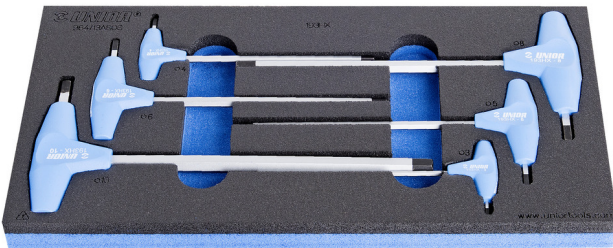

Set of hexagonal screwdrivers with T handle in SOS tool tray

964/13ASOS

Profiles

Product features

- Tool tray dimension: 188 x 364 x 30 mm
- Compatible with drawers of Eurostyle, Eurovision, Euromotion, Europlus and Hercules (front drawers) line

Set includes:

- 6x T-handle hex wrench (article 193HX) dim. 3, 4, 5, 6, 8, 10

Product name

SKU

Article

Dimensions

Quantity

| Product name | SKU | Article | Dimensions | Quantity |
|--|---|--------------|-------------------|----------|
| Set of hexagonal screwdrivers with T handle in SOS tool tray | 621068 | 964/13ASOS | 3 - 10 | 6 |
| T-handle hex wrench |  | 193HX | 3, 4, 5, 6, 8, 10 | 6 |
| SOS tool tray for 964/13ASOS | | v1964/13ASOS | 188x364x30 | 1 |

* Images of products are symbolic. All dimensions are in mm, and weight in grams. All listed dimensions may vary in tolerance.