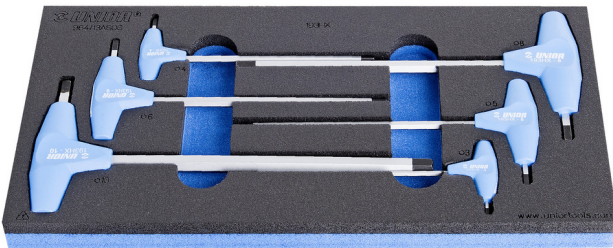

Set of hexagonal screwdrivers with T handle in SOS tool tray

964/13ASOS

Profiles

Product features

- Tool tray dimension: 188 x 364 x 30 mm
- Compatible with drawers of Eurostyle, Eurovision, Europlus and Hercules (front drawers) line

Set includes:

- 6x T-handle hex wrench (article 193HX) dim. 3, 4, 5, 6, 8, 10

Product name

SKU

Article

Dimensions

Quantity

Product name	SKU	Article	Dimensions	Quantity
Set of hexagonal screwdrivers with T handle in SOS tool tray	621068	964/13ASOS	3 - 10	6
T-handle hex wrench		193HX	3, 4, 5, 6, 8, 10	6
SOS tool tray for 964/13ASOS		v1964/13ASOS	188x364x30	1

* Images of products are symbolic. All dimensions are in mm, and weight in grams. All listed dimensions may vary in tolerance.