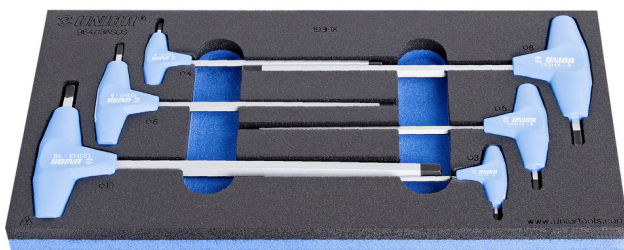

Set of hexagonal screwdrivers with T handle in SOS tool tray

964/13ASOS

Profiles

Product attributes

- Tool tray dimension: 188 x 364 x 30 mm
- Compatible with drawers of Eurostyle, Eurovision, Europlus and Hercules (front drawers) line

Product name	SKU	Article	Dimensions	Quantity	
Set of hexagonal screwdrivers with T handle in SOS tool tray	621068	964/13ASOS	3 - 10	6	UnitWeight
T-handle hex wrench		193HX	3, 4, 5, 6, 8, 10	6	
SOS tool tray for 964/13ASOS		v1964/13ASOS	188x364x30	1	