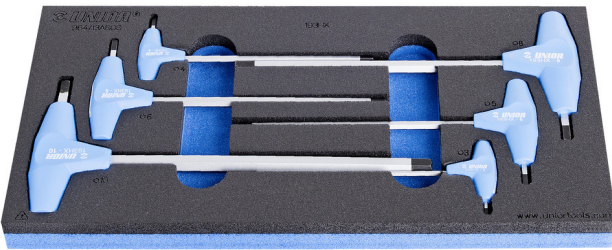

SOS工具托盘装带T形把手的六角螺丝刀套装

964/13ASOS

配置文件

产品属性

- Tool tray dimension: 188 x 364 x 30 mm
- Compatible with drawers of Eurostyle, Eurovision, Europlus and Hercules (front drawers) line

Set includes:

- 6x T-handle hex wrench (article 193HX) dim. 3, 4, 5, 6, 8, 10

产品名称	SKU	文章	尺寸	数量
SOS工具托盘装带T形把手的六角螺丝刀套装	621068	964/13ASOS	3 - 10	6

产品名称	SKU	文章	尺寸	数量
T型手柄六角扳手		193HX	3, 4, 5, 6, 8, 10	6
964/13ASOS的SOS工具托盘		vI964/13ASOS	188x364x30	1

* Images of products are symbolic. All dimensions are in mm, and weight in grams. All listed dimensions may vary in tolerance.