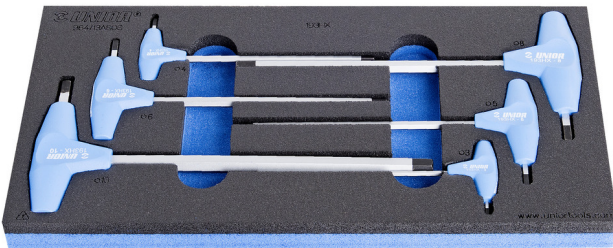

Set of hexagonal screwdrivers with T handle in SOS tool tray

964/13ASOS

Profiles

Product features

- Tool tray dimension: 188 x 364 x 30 mm
- Compatible with drawers of Eurostyle, Eurovision, Euromotion, Europlus and Hercules (front drawers) line

Set includes:

- 6x T-handle hex wrench (article 193HX) dim. 3, 4, 5, 6, 8, 10

Product name

SKU

Article

Dimensions

Quantity

Product name	SKU	Article	Dimensions	Quantity
Set of hexagonal screwdrivers with T handle in SOS tool tray	621068	964/13ASOS	3 - 10	6
T-handle hex wrench		193HX	3, 4, 5, 6, 8, 10	6
SOS tool tray for 964/13ASOS		v1964/13ASOS	188x364x30	1

* Images of products are symbolic. All dimensions are in mm, and weight in grams. All listed dimensions may vary in tolerance.