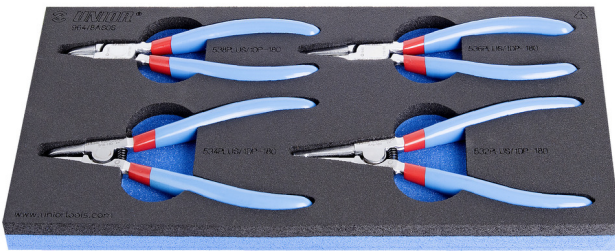

# Set of lock ring pliers in SOS tool tray

964/8ASOS

## 제품 특징

- Tool tray dimension: 188 x 364 x 30 mm
- Compatible with drawers of Eurostyle, Eurovision, Euromotion, Europlus and Hercules (front drawers) line

## 세트 구성품:

- 2x external lock rings pliers, straight and bent, dim. 180
- 2x internal lock rings pliers, straight and bent, dim. 180

제품명	SKU	Article	직경	수량
Set of lock ring pliers in SOS tool tray	621061	964/8ASOS	19 - 60 - 180	4