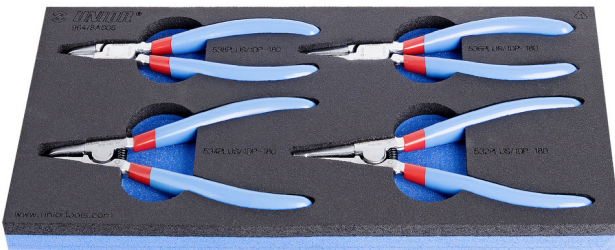

Jeu de pinces pour Circlips en module SOS

964/8ASOS

Profils

Description produit

- Dimension du module : 188 x 364 x 30 mm
- Compatible avec les tiroirs des gammes Eurostyle, Eurovision, Europlus et Hercules (tiroirs de devant)

Le jeu comprend :

- 2x external lock rings pliers, straight and bent, dim. 180
- 2x internal lock rings pliers, straight and bent, dim. 180

SOS tool trays – advantages:

- matière : mousse polyéthylène de faible densité
- The tool trays are made from foamed polyethylene, which is resistant to grease, petrol, oil, nitro diluents, adhesives and motor oil – all of which can easily be removed without leaving any visible residue (stains). Adhesives and motor oil need to be removed immediately by cleaning with petrol in order to avoid permanent staining.

- These tool trays of polyethylene foam are used for clearer and better organised tool storage in tool boxes, tool cases, the drawers of tool carriages and tool cabinets. These tool trays can be used in a wide range of temperatures, do not absorb dampness and, with normal use, have a long lifespan. They protect the tools by holding them in their own specifically designed place, thus preventing them from moving uncontrollably around in the storage area. As the positions in the tray are precisely defined and designed for each specific tool, it is also easy to establish which tools are missing.

Nom du produit	SKU	Article	Dimensions	Quantité
Jeu de pinces pour Circlips en module SOS	621061	964/8ASOS	19 - 60 - 180	4
Pince droite pour circlips extérieurs		532/1P	180x19 - 60	1
Pince coudée pour circlips extérieurs		534/1P	180x19 - 60	1
Pince droite pour circlips intérieurs		536/1P	180x19 - 60	1
Pince coudée pour circlips intérieurs		538/1P	180x19 - 60	1
Module mousse SOS vide pour 964/8ASOS		v1964/8ASOS	188x364x30	1