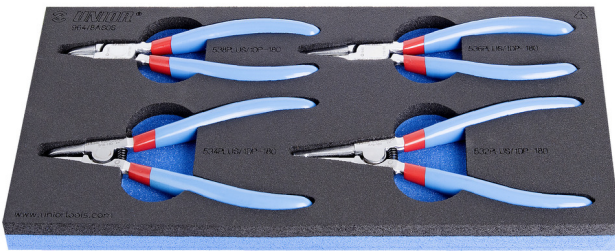

# Set of lock ring pliers in SOS tool tray

964/8ASOS

## Product features

- Tool tray dimension: 188 x 364 x 30 mm
- Compatible with drawers of Eurostyle, Eurovision, Euromotion, Europlus and Hercules (front drawers) line

## Set includes:

- 2x external lock rings pliers, straight and bent, dim. 180
- 2x internal lock rings pliers, straight and bent, dim. 180

## SOS tool trays – advantages:

- material: low density polyethylene foam
- The tool trays are made from foamed polyethylene, which is resistant to grease, petrol, oil, nitro diluents, adhesives and motor oil – all of which can easily be removed without leaving any visible residue (stains). Adhesives and motor oil need to be removed immediately by cleaning with petrol in order to avoid permanent staining.
- These tool trays of polyethylene foam are used for clearer and better organised tool storage in tool boxes, tool cases, the drawers of tool carriages and tool cabinets. These tool trays can be used in a wide range of temperatures, do not absorb dampness and, with normal use, have a long lifespan. They