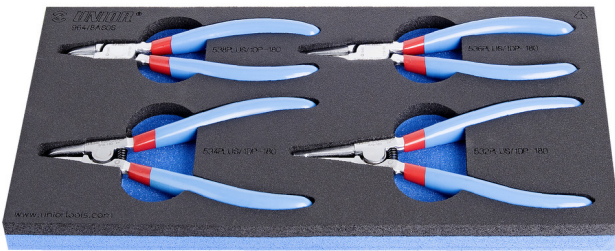

Set of lock ring pliers in SOS tool tray

964/8ASOS

Profiles

Product features

- Tool tray dimension: 188 x 364 x 30 mm
- Compatible with drawers of Eurostyle, Eurovision, Euromotion, Europlus and Hercules (front drawers) line

Set includes:

- 2x external lock rings pliers, straight and bent, dim. 180
- 2x internal lock rings pliers, straight and bent, dim. 180

Product name	SKU	Article	Dimensions	Quantity
Set of lock ring pliers in SOS tool tray	621061	964/8ASOS	19 - 60 - 180	4

Product name	SKU	Article	Dimensions	Quantity
External lock rings pliers, straight		532/1P	180x19 - 60	1
External lock rings pliers, bent		534/1P	180x19 - 60	1
Internal lock rings pliers, straight		536/1P	180x19 - 60	1
Internal lock rings pliers, bent		538/1P	180x19 - 60	1
SOS tool tray for 964/8ASOS		v1964/8ASOS	188x364x30	1