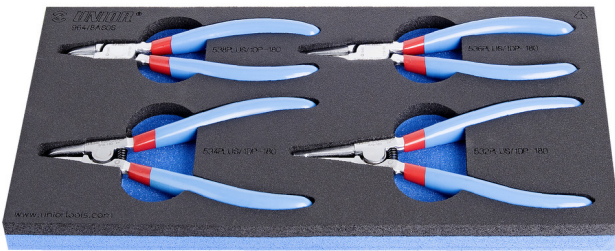

SOS工具托盘装卡簧钳子套装

964/8ASOS

配置文件

产品属性

- Tool tray dimension: 188 x 364 x 30 mm
- Compatible with drawers of Eurostyle, Eurovision, Europlus and Hercules (front drawers) line

Set includes:

- 2x external lock rings pliers, straight and bent, dim. 180
- 2x internal lock rings pliers, straight and bent, dim. 180

产品名称	SKU	文章	尺寸	数量
SOS工具托盘装卡簧钳子套装	621061	964/8ASOS	19 - 60 - 180	4

产品名称	SKU	文章	尺寸	数量
外卡簧钳，直头		532/1P	180x19 - 60	1
外卡簧钳，弯头		534/1P	180x19 - 60	1
内卡簧钳，直头		536/1P	180x19 - 60	1
内卡簧钳，弯头		538/1P	180x19 - 60	1
964/8ASOS的SOS工具托盘		v1964/8ASOS	188x364x30	1

* Images of products are symbolic. All dimensions are in mm, and weight in grams. All listed dimensions may vary in tolerance.