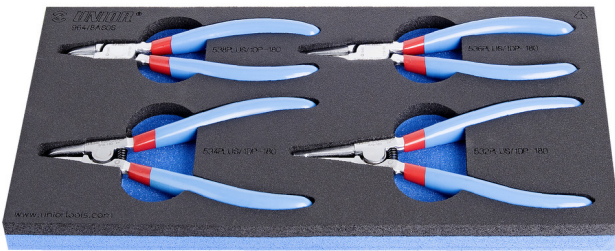

SOS工具托盘装卡簧钳子套装

964/8ASOS

配置文件

产品属性

- Tool tray dimension: 188 x 364 x 30 mm
- Compatible with drawers of Eurostyle, Eurovision, Euromotion, Europlus and Hercules (front drawers) line

Set includes:

- 2x external lock rings pliers, straight and bent, dim. 180
- 2x internal lock rings pliers, straight and bent, dim. 180

产品名称

SKU

文章

尺寸

数量

SOS工具托盘装卡簧钳子套装

621061

964/8ASOS

19 - 60 - 180

4

产品名称	SKU	文章	尺寸	数量
外卡簧钳，直头		532/1P	180x19 - 60	1
外卡簧钳，弯头		534/1P	180x19 - 60	1
内卡簧钳，直头		536/1P	180x19 - 60	1
内卡簧钳，弯头		538/1P	180x19 - 60	1
964/8ASOS的SOS工具托盘		v1964/8ASOS	188x364x30	1

* Images of products are symbolic. All dimensions are in mm, and weight in grams. All listed dimensions may vary in tolerance.