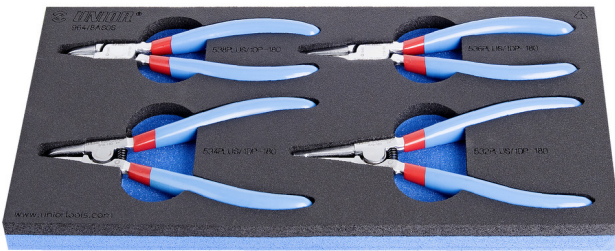

Seger kliješta u SOS ulošku

964/8ASOS

Profili

Atributi proizvoda

- Tool tray dimension: 188 x 364 x 30 mm
- Compatible with drawers of Eurostyle, Eurovision, Euromotion, Europlus and Hercules (front drawers) line

Set includes:

- 2x external lock rings pliers, straight and bent, dim. 180
- 2x internal lock rings pliers, straight and bent, dim. 180

SOS ulošci za alat - prednosti:

- materijal: polietilenska pjena niske gustoće
- SOS ulošci za alat izrađeni su od dvoslojne poliuretanske pjene, otporne na maziva, benzin, ulja, nitro razrjeđivače, ljepila i motorna ulja - sve ovo može se jednostavno ukloniti bez ikakvih vidljivih ostataka ili mrlja. Ljepila i motorna ulja moraju se odmah ukloniti čišćenjem benzinom kako bi se izbjegle trajne mrlje. Ovi ulošci za alat su otporni u uobičajenim uvjetima te ne mjenjaju oblik sve do temperature od 80 °C.
- These tool trays of polyethylene foam are used for clearer and better organised tool storage in tool boxes, tool cases, the drawers of tool carriages and tool cabinets. These tool trays can be used in a

wide range of temperatures, do not absorb dampness and, with normal use, have a long lifespan. They protect the tools by holding them in their own specifically designed place, thus preventing them from moving uncontrollably around in the storage area. As the positions in the tray are precisely defined and designed for each specific tool, it is also easy to establish which tools are missing.