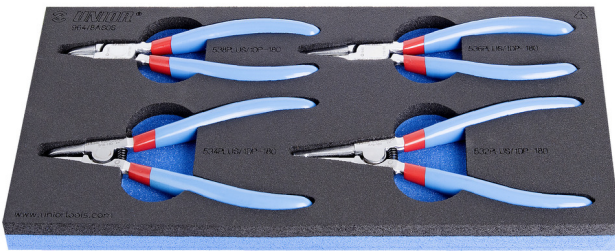

# Set of lock ring pliers in SOS tool tray

964/8ASOS

## Product attributen

- Tool tray dimension: 188 x 364 x 30 mm
- Compatible with drawers of Eurostyle, Eurovision, Europlus and Hercules (front drawers) line

## De set bestaat uit:

- 2x external lock rings pliers, straight and bent, dim. 180
- 2x internal lock rings pliers, straight and bent, dim. 180

Productnaam	SKU	Artikel	Afmetingen	Hoeveelheid
Set of lock ring pliers in SOS tool tray	621061	964/8ASOS	19 - 60 - 180	4

Productnaam	SKU	Artikel	Afmetingen	Hoeveelheid
External lock rings pliers, straight		532/1P	180x19 - 60	1
External lock rings pliers, bent		534/1P	180x19 - 60	1
Internal lock rings pliers, straight		536/1P	180x19 - 60	1
Internal lock rings pliers, bent		538/1P	180x19 - 60	1
SOS tool tray for 964/8ASOS		vI964/8ASOS	188x364x30	1