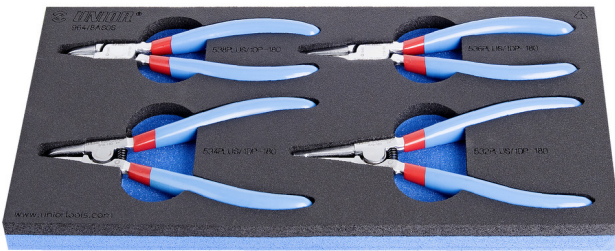

Set of lock ring pliers in SOS tool tray

964/8ASOS

Profielen

Product attributen

- Tool tray dimension: 188 x 364 x 30 mm
- Compatible with drawers of Eurostyle, Eurovision, Euromotion, Europlus and Hercules (front drawers) line

De set bestaat uit:

- 2x external lock rings pliers, straight and bent, dim. 180
- 2x internal lock rings pliers, straight and bent, dim. 180

SOS tool trays – advantages:

- material: low density polyethylene foam
- The tool trays are made from foamed polyethylene, which is resistant to grease, petrol, oil, nitro diluents, adhesives and motor oil – all of which can easily be removed without leaving any visible residue (stains). Adhesives and motor oil need to be removed immediately by cleaning with petrol in order to avoid permanent staining.
- These tool trays of polyethylene foam are used for clearer and better organised tool storage in tool boxes, tool cases, the drawers of tool carriages and tool cabinets. These tool trays can be used in a wide range of temperatures, do not absorb dampness and, with normal use, have a long lifespan. They

protect the tools by holding them in their own specifically designed place, thus preventing them from moving uncontrollably around in the storage area. As the positions in the tray are precisely defined and designed for each specific tool, it is also easy to establish which tools are missing.

Productnaam	SKU	Artikel	Afmetingen	Hoeveelheid
Set of lock ring pliers in SOS tool tray	621061	964/8ASOS	19 - 60 - 180	4
External lock rings pliers, straight		532/1P	180x19 - 60	1
External lock rings pliers, bent		534/1P	180x19 - 60	1
Internal lock rings pliers, straight		536/1P	180x19 - 60	1
Internal lock rings pliers, bent		538/1P	180x19 - 60	1
SOS tool tray for 964/8ASOS		vI964/8ASOS	188x364x30	1