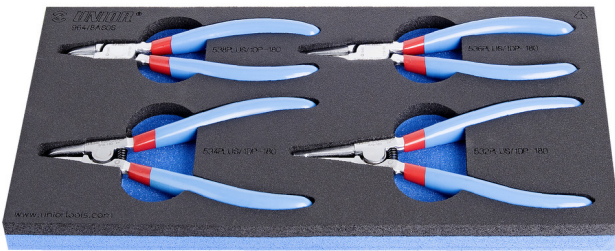

# Set of lock ring pliers in SOS tool tray

964/8ASOS

## Product features

- Tool tray dimension: 188 x 364 x 30 mm
- Compatible with drawers of Eurostyle, Eurovision, Euromotion, Europlus and Hercules (front drawers) line

## Set includes:

- 2x external lock rings pliers, straight and bent, dim. 180
- 2x internal lock rings pliers, straight and bent, dim. 180

Product name	SKU	Article	Dimensions	Quantity
Set of lock ring pliers in SOS tool tray	621061	964/8ASOS	19 - 60 - 180	4