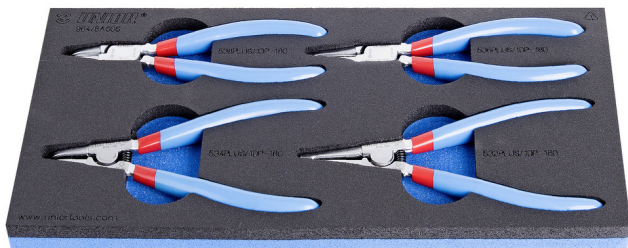

Set of lock ring pliers in SOS tool tray

964/8ASOS

Profiles

</ar/support/warranty>

Product features

- Tool tray dimension: 188 x 364 x 30 mm
- Compatible with drawers of Eurostyle, Eurovision, Europlus and Hercules (front drawers) line

Set includes:

- 2x external lock rings pliers, straight and bent, dim. 180
- 2x internal lock rings pliers, straight and bent, dim. 180

| Product name | SKU | Article | Dimensions | Quantity |
|--|---|-------------|---------------|----------|
| Set of lock ring pliers in SOS tool tray | 621061 | 964/8ASOS | 19 - 60 - 180 | 4 |
| External lock rings pliers, straight |  | 532PLUS/1DP | 180x19 - 60 | 1 |

| Product name | SKU | Article | Dimensions | Quantity |
|--------------------------------------|---|-------------|-------------|----------|
| External lock rings pliers, bent |  | 534PLUS/1DP | 180x19 - 60 | 1 |
| Internal lock rings pliers, straight |  | 536PLUS/1DP | 180x19 - 60 | 1 |
| Internal lock rings pliers, bent |  | 538PLUS/1DP | 180x19 - 60 | 1 |
| SOS tool tray for 964/8ASOS | | vI964/8ASOS | 188x364x30 | 1 |