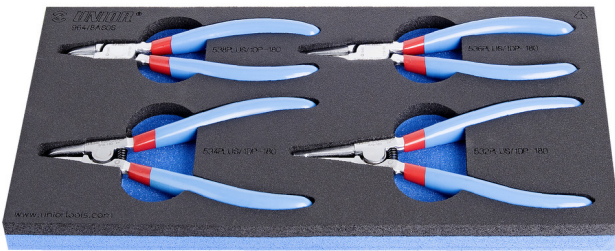

Set of lock ring pliers in SOS tool tray

964/8ASOS

Profiles

Product features

- Tool tray dimension: 188 x 364 x 30 mm
- Compatible with drawers of Eurostyle, Eurovision, Europlus and Hercules (front drawers) line

Set includes:

- 2x external lock rings pliers, straight and bent, dim. 180
- 2x internal lock rings pliers, straight and bent, dim. 180

Product name	SKU	Article	Dimensions	Quantity
Set of lock ring pliers in SOS tool tray	621061	964/8ASOS	19 - 60 - 180	4

Product name	SKU	Article	Dimensions	Quantity
External lock rings pliers, straight		532/1P	180x19 - 60	1
External lock rings pliers, bent		534/1P	180x19 - 60	1
Internal lock rings pliers, straight		536/1P	180x19 - 60	1
Internal lock rings pliers, bent		538/1P	180x19 - 60	1
SOS tool tray for 964/8ASOS		v1964/8ASOS	188x364x30	1