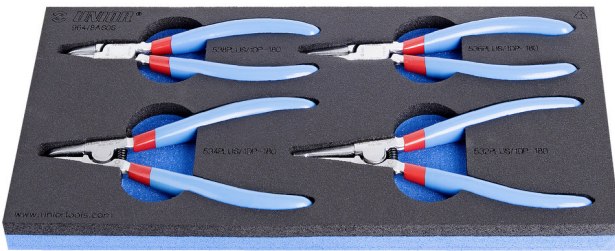

Set of lock ring pliers in SOS tool tray

964/8ASOS

Profiles

Product features

- Tool tray dimension: 188 x 364 x 30 mm
- Compatible with drawers of Eurostyle, Eurovision, Euromotion, Europlus and Hercules (front drawers) line

Set includes:

- 2x external lock rings pliers, straight and bent, dim. 180
- 2x internal lock rings pliers, straight and bent, dim. 180

SOS tool trays – advantages:

- material: low density polyethylene foam
- The tool trays are made from foamed polyethylene, which is resistant to grease, petrol, oil, nitro diluents, adhesives and motor oil – all of which can easily be removed without leaving any visible residue (stains). Adhesives and motor oil need to be removed immediately by cleaning with petrol in order to avoid permanent staining.
- These tool trays of polyethylene foam are used for clearer and better organised tool storage in tool boxes, tool cases, the drawers of tool carriages and tool cabinets. These tool trays can be used in a wide range of temperatures, do not absorb dampness and, with normal use, have a long lifespan. They

protect the tools by holding them in their own specifically designed place, thus preventing them from moving uncontrollably around in the storage area. As the positions in the tray are precisely defined and designed for each specific tool, it is also easy to establish which tools are missing.