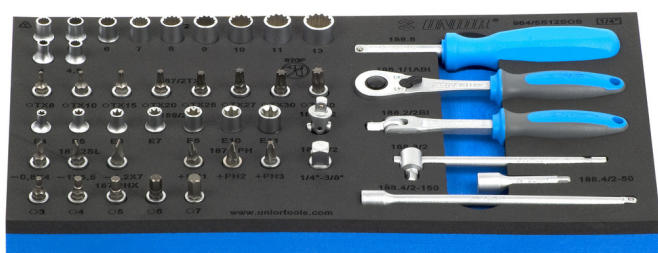

Set of 1/4" socket wrenches with accessories in tool tray

964/5S12SOS

Profiles

[\(/ar/support/warranty\)](#)

Product features

- Tool tray dimension: 188 x 364 x 30 mm
- Compatible with drawers of Eurostyle, Eurovision, Europlus and Hercules (front drawers) line

Set includes:

- 11x socket 1/4", 12 point (article 188/2 12P) dim. 4, 4.5, 5, 5.5, 6, 7, 8, 9, 10, 11, 13
- 7x socket 1/4" with internal TX profile (article 189/2) dim. E4, E5, E6, E7, E8, E10, E11
- 19x screwdriver socket 1/4"; hex (article 187/2HX dim. 3, 4, 5, 6, 7), TX profile (article 187/2TX dim. TX8, TX10, TX15, TX20, TX25, TX27, TX30, TX40), crosstip (article 187/2PH dim. PH 1, PH 2, PH 3), flat (article 187/2SL dim. 0.8x4, 1,0x5,5, 1,2x7)
- 1x reversible ratchet 1/4"
- accessories 1/4"; 1x swivel handle, 1x sliding T - handle, 2x extension bar

(55, 150mm), 1x universal joint, 1x adaptor (1/4"-3/8")

- 1x spinner handle 1/4"

188 x 364 x 30

Product name	SKU	Article	Dimensions	Quantity
Set of 1/4" socket wrenches with accessories in tool tray	621185	964/5S12SOS	-	45
Socket 1/4", 12 point		188/2 12p	4, 4.5, 5, 5.5, 6, 7, 8, 9, 10, 11, 13	11
Reversible ratchet 1/4"		188.1/1ABI	1/4"	1
Swivel handle 1/4"		188.2/2BI	1/4"	1
Extension bar 1/4"		188.4/2	1/4"x55, 1/4"x150	2
Sliding T - handle 1/4"		188.3/2	1/4"	1
Spinner handle 1/4"		188.8	1/4"	1
Universal joint 1/4"		188.6/2	1/4"	1
Adaptor 1/4"		188.7/2	1/4" - 3/8"	1
Crosstip screwdriver socket 1/4"		187/2PH	PH 1, PH 2, PH 3	3
Slotted screwdriver socket 1/4"		187/2SL	0.8 x 4, 1,0 x 5,5, 1,2 x 7	3
Hex socket 1/4"		187/2HX	3, 4, 5, 6, 7	5
Screwdriver socket with TX profile 1/4"		187/2TX	TX 8, TX 10, TX 15, TX 20, TX 25, TX 27, TX 30, TX 40	8
Socket with internal TX profile 1/4"		189/2	E 4, E 5, E 6, E 7, E 8, E 10, E 11	7
SOS tool tray for 964/5S12SOS		vI964/5S12SOS	188x364x30	1