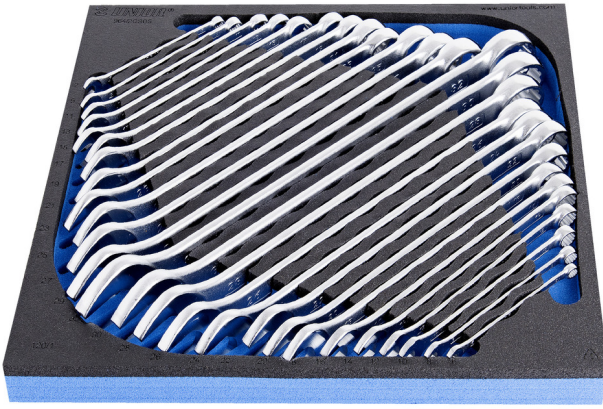

SOS alet tepsisinde kombine anahtar takımı, uzun tip

964/2CSOS

Profiles

Product features

- Tool tray dimension: 374 x 364 x 30 mm
- Compatible with drawers of Eurostyle, Eurovision, Euromotion, Europlus and Hercules (front drawers) line

Set includes:

- 26x long combination wrench (article 120/1) dim. 6, 7, 8, 9, 10, 11, 12, 13, 14, 15, 16, 17, 18, 19, 20, 21, 22, 23, 24, 25, 26, 27, 28, 29, 30, 32

940E
940EV
920PLUS

2/3

374 x 364 x 30

Product name	SKU	Article	Dimensions	Quantity
SOS alet tepsisinde kombine anahtar takımı, uzun tip	621054	964/2CSOS	6 - 32	26
Kombine anahtar, uzun tip		120/1	6, 7, 8, 9, 10, 11, 12, 13, 14, 15, 16, 17, 18, 19, 20, 21, 22, 23, 24, 25, 26, 27, 28, 29, 30, 32	26
964/2CSOS için SOS alet tepsisi		vI964/2CSOS	374x364x40	1

* Ürünlerin resimleri semboliktir. Bütün boyutlar mm ve ağırlık gram cinsindedir.