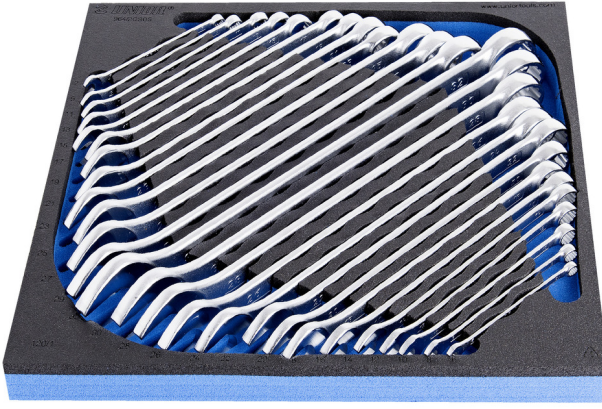

SOS alet tepsisinde kombine anahtar takımı, uzun tip

964/2CSOS

Profiles

Product features

- Tool tray dimension: 374 x 364 x 30 mm
- Compatible with drawers of Eurostyle, Eurovision, Europlus and Hercules (front drawers) line

Set includes:

- 26x long combination wrench (article 120/1) dim. 6, 7, 8, 9, 10, 11, 12, 13, 14, 15, 16, 17, 18, 19, 20, 21, 22, 23, 24, 25, 26, 27, 28, 29, 30, 32

Product name	SKU	Article	Dimensions	Quantity
SOS alet tepsisinde kombine anahtar takımı, uzun tip	621054	964/2CSOS	6 - 32	26
Kombine anahtar, uzun tip		120/1	6, 7, 8, 9, 10, 11, 12, 13, 14, 15, 16, 17, 18, 19, 20, 21, 22, 23, 24, 25, 26, 27, 28, 29, 30, 32	26
964/2CSOS için SOS alet tepsisi		v1964/2CSOS	374x364x40	1

* Ürünlerin resimleri semboliktir. Bütün boyutlar mm ve ağırlık gram cinsindedir.