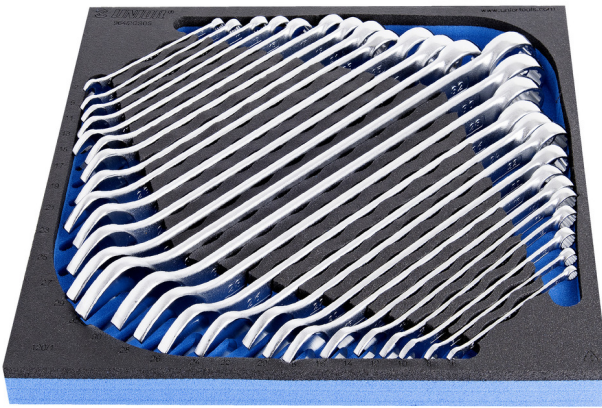

Set de chei combinate lungi in suport de plastic

964/2CSOS

Profile

Caracteristicile produsului

- Tool tray dimension: 374 x 364 x 30 mm
- Compatible with drawers of Eurostyle, Eurovision, Euromotion, Europlus and Hercules (front drawers) line

Set includes:

- 26x long combination wrench (article 120/1) dim. 6, 7, 8, 9, 10, 11, 12, 13, 14, 15, 16, 17, 18, 19, 20, 21, 22, 23, 24, 25, 26, 27, 28, 29, 30, 32

Module din spuma SOS - Avantaje

- Material: spuma polietilenica de joasa densitate

- Modulele SOS sunt facute din spuma de polietilena dublu strat care este rezistenat la grasimi, benzina, ulei, solventi nitro, adezivi si ulei de motor - toate putand fi curatate fara a lasa urme vizibile (pete). Pentru a evita petele permanente, murdaririle cu adezivi sau uleiul de motor, acestea trebuiesc curatate imediat cu benzina.
- These tool trays of polyethylene foam are used for clearer and better organised tool storage in tool boxes, tool cases, the drawers of tool carriages and tool cabinets. These tool trays can be used in a wide range of temperatures, do not absorb dampness and, with normal use, have a long lifespan. They protect the tools by holding them in their own specifically designed place, thus preventing them from moving uncontrollably around in the storage area. As the positions in the tray are precisely defined and designed for each specific tool, it is also easy to establish which tools are missing.