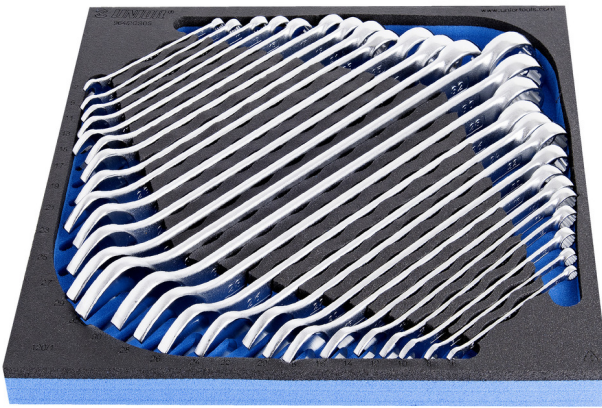

Set de chei combinate lungi in suport de plastic

964/2CSOS

Profile

Caracteristicile produsului

- Tool tray dimension: 374 x 364 x 30 mm
- Compatible with drawers of Eurostyle, Eurovision, Euromotion, Europlus and Hercules (front drawers) line

Set includes:

- 26x long combination wrench (article 120/1) dim. 6, 7, 8, 9, 10, 11, 12, 13, 14, 15, 16, 17, 18, 19, 20, 21, 22, 23, 24, 25, 26, 27, 28, 29, 30, 32

940E
940EV
920PLUS

2/3

374 x 364 x 30

Denumirea Produsului	SKU	Articol	Dimensiuni	Cantitate
Set de chei combinate lungi in suport de plastic	621054	964/2CSOS	6 - 32	26
Chei combinate, varianta lunga	 120/1		6, 7, 8, 9, 10, 11, 12, 13, 14, 15, 16, 17, 18, 19, 20, 21, 22, 23, 24, 25, 26, 27, 28, 29, 30, 32	26
Modul de plastic pentru chei combinate		vI964/2CSOS	374x364x40	1

* Imaginea produsului este simbolica. Toate dimensiunile sunt exprimate în mm, greutatea în grame.