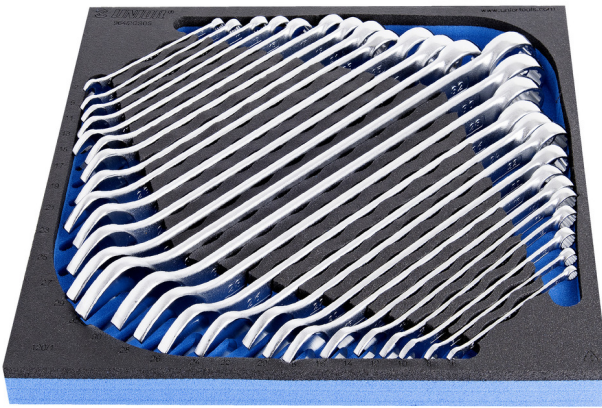

Steekringsleutelset, lang model in SOS-module

964/2CSOS

Profielen

Product attributen

- Tool tray dimension: 374 x 364 x 30 mm
- Compatible with drawers of Eurostyle, Eurovision, Euromotion, Europlus and Hercules (front drawers) line

Set bevat

- 26x long combination wrench (article 120/1) dim. 6, 7, 8, 9, 10, 11, 12, 13, 14, 15, 16, 17, 18, 19, 20, 21, 22, 23, 24, 25, 26, 27, 28, 29, 30, 32

SOS tool trays – advantages:

- materiaal: polyethyleenschuim met lage dichtheid

- The tool trays are made from foamed polyethylene, which is resistant to grease, petrol, oil, nitro diluents, adhesives and motor oil – all of which can easily be removed without leaving any visible residue (stains). Adhesives and motor oil need to be removed immediately by cleaning with petrol in order to avoid permanent staining.
- These tool trays of polyethylene foam are used for clearer and better organised tool storage in tool boxes, tool cases, the drawers of tool carriages and tool cabinets. These tool trays can be used in a wide range of temperatures, do not absorb dampness and, with normal use, have a long lifespan. They protect the tools by holding them in their own specifically designed place, thus preventing them from moving uncontrollably around in the storage area. As the positions in the tray are precisely defined and designed for each specific tool, it is also easy to establish which tools are missing.