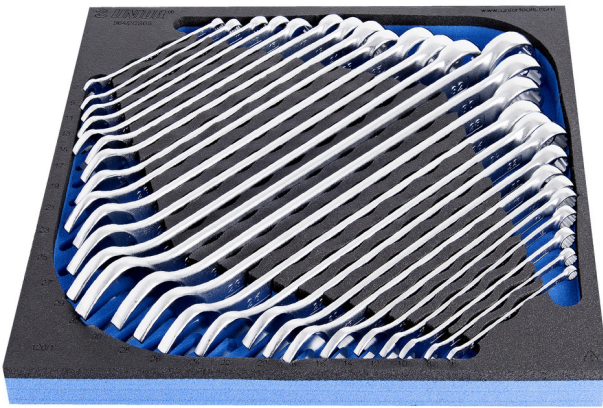

# Steekringsleutelset, lang model in SOS-module

964/2CSOS

## Product attributen

- Tool tray dimension: 374 x 364 x 30 mm
- Compatible with drawers of Eurostyle, Eurovision, Europlus and Hercules (front drawers) line

## Set bevat

- 26x long combination wrench (article 120/1) dim. 6, 7, 8, 9, 10, 11, 12, 13, 14, 15, 16, 17, 18, 19, 20, 21, 22, 23, 24, 25, 26, 27, 28, 29, 30, 32

Productnaam	SKU	Artikel	Afmetingen	Hoeveelheid
Steekringsleutelset, lang model in SOS-module	621054	964/2CSOS	6 - 32	26
Steekringsleutel, lang		120/1	6, 7, 8, 9, 10, 11, 12, 13, 14, 15, 16, 17, 18, 19, 20, 21, 22, 23, 24, 25, 26, 27, 28, 29, 30, 32	26
SOS tool tray for 964/2CSOS		v1964/2CSOS	374x364x40	1