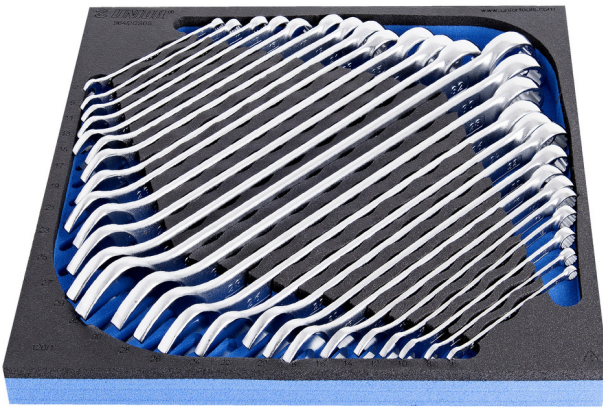

# Steekringsleutelset, lang model in SOS-module

964/2CSOS

## Product attributen

- Tool tray dimension: 374 x 364 x 30 mm
- Compatible with drawers of Eurostyle, Eurovision, Euromotion, Europlus and Hercules (front drawers) line

## Set bevat

- 26x long combination wrench (article 120/1) dim. 6, 7, 8, 9, 10, 11, 12, 13, 14, 15, 16, 17, 18, 19, 20, 21, 22, 23, 24, 25, 26, 27, 28, 29, 30, 32

940E  
940EV  
920PLUS

2/3

374 x 364 x 30