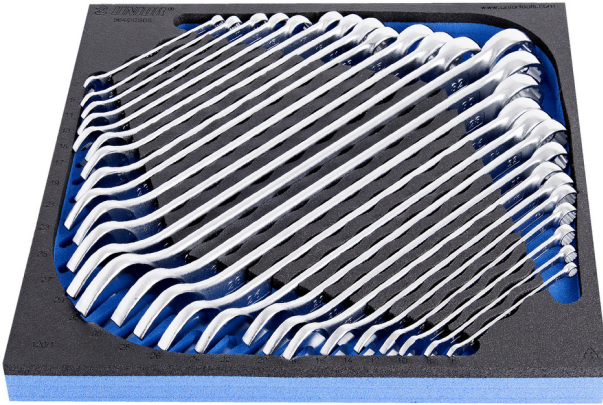

964/2CSOS

## 제품 특징

- Tool tray dimension: 374 x 364 x 30 mm
- Compatible with drawers of Eurostyle, Eurovision, Euromotion, Europlus and Hercules (front drawers) line

## 세트 구성품:

- 26x long combination wrench (article 120/1) dim. 6, 7, 8, 9, 10, 11, 12, 13, 14, 15, 16, 17, 18, 19, 20, 21, 22, 23, 24, 25, 26, 27, 28, 29, 30, 32

제품명	SKU	Article	직경	수량
→	621054	964/2CSOS	6 - 32	26
통 타입 콤비네이션 렌치		120/1	6, 7, 8, 9, 10, 11, 12, 13, 14, 15, 16, 17, 18, 19, 20, 21, 22, 23, 24, 25, 26, 27, 28, 29, 30, 32	26
SOS tool tray for 964/2CSOS		vI964/2CSOS	374x364x40	1